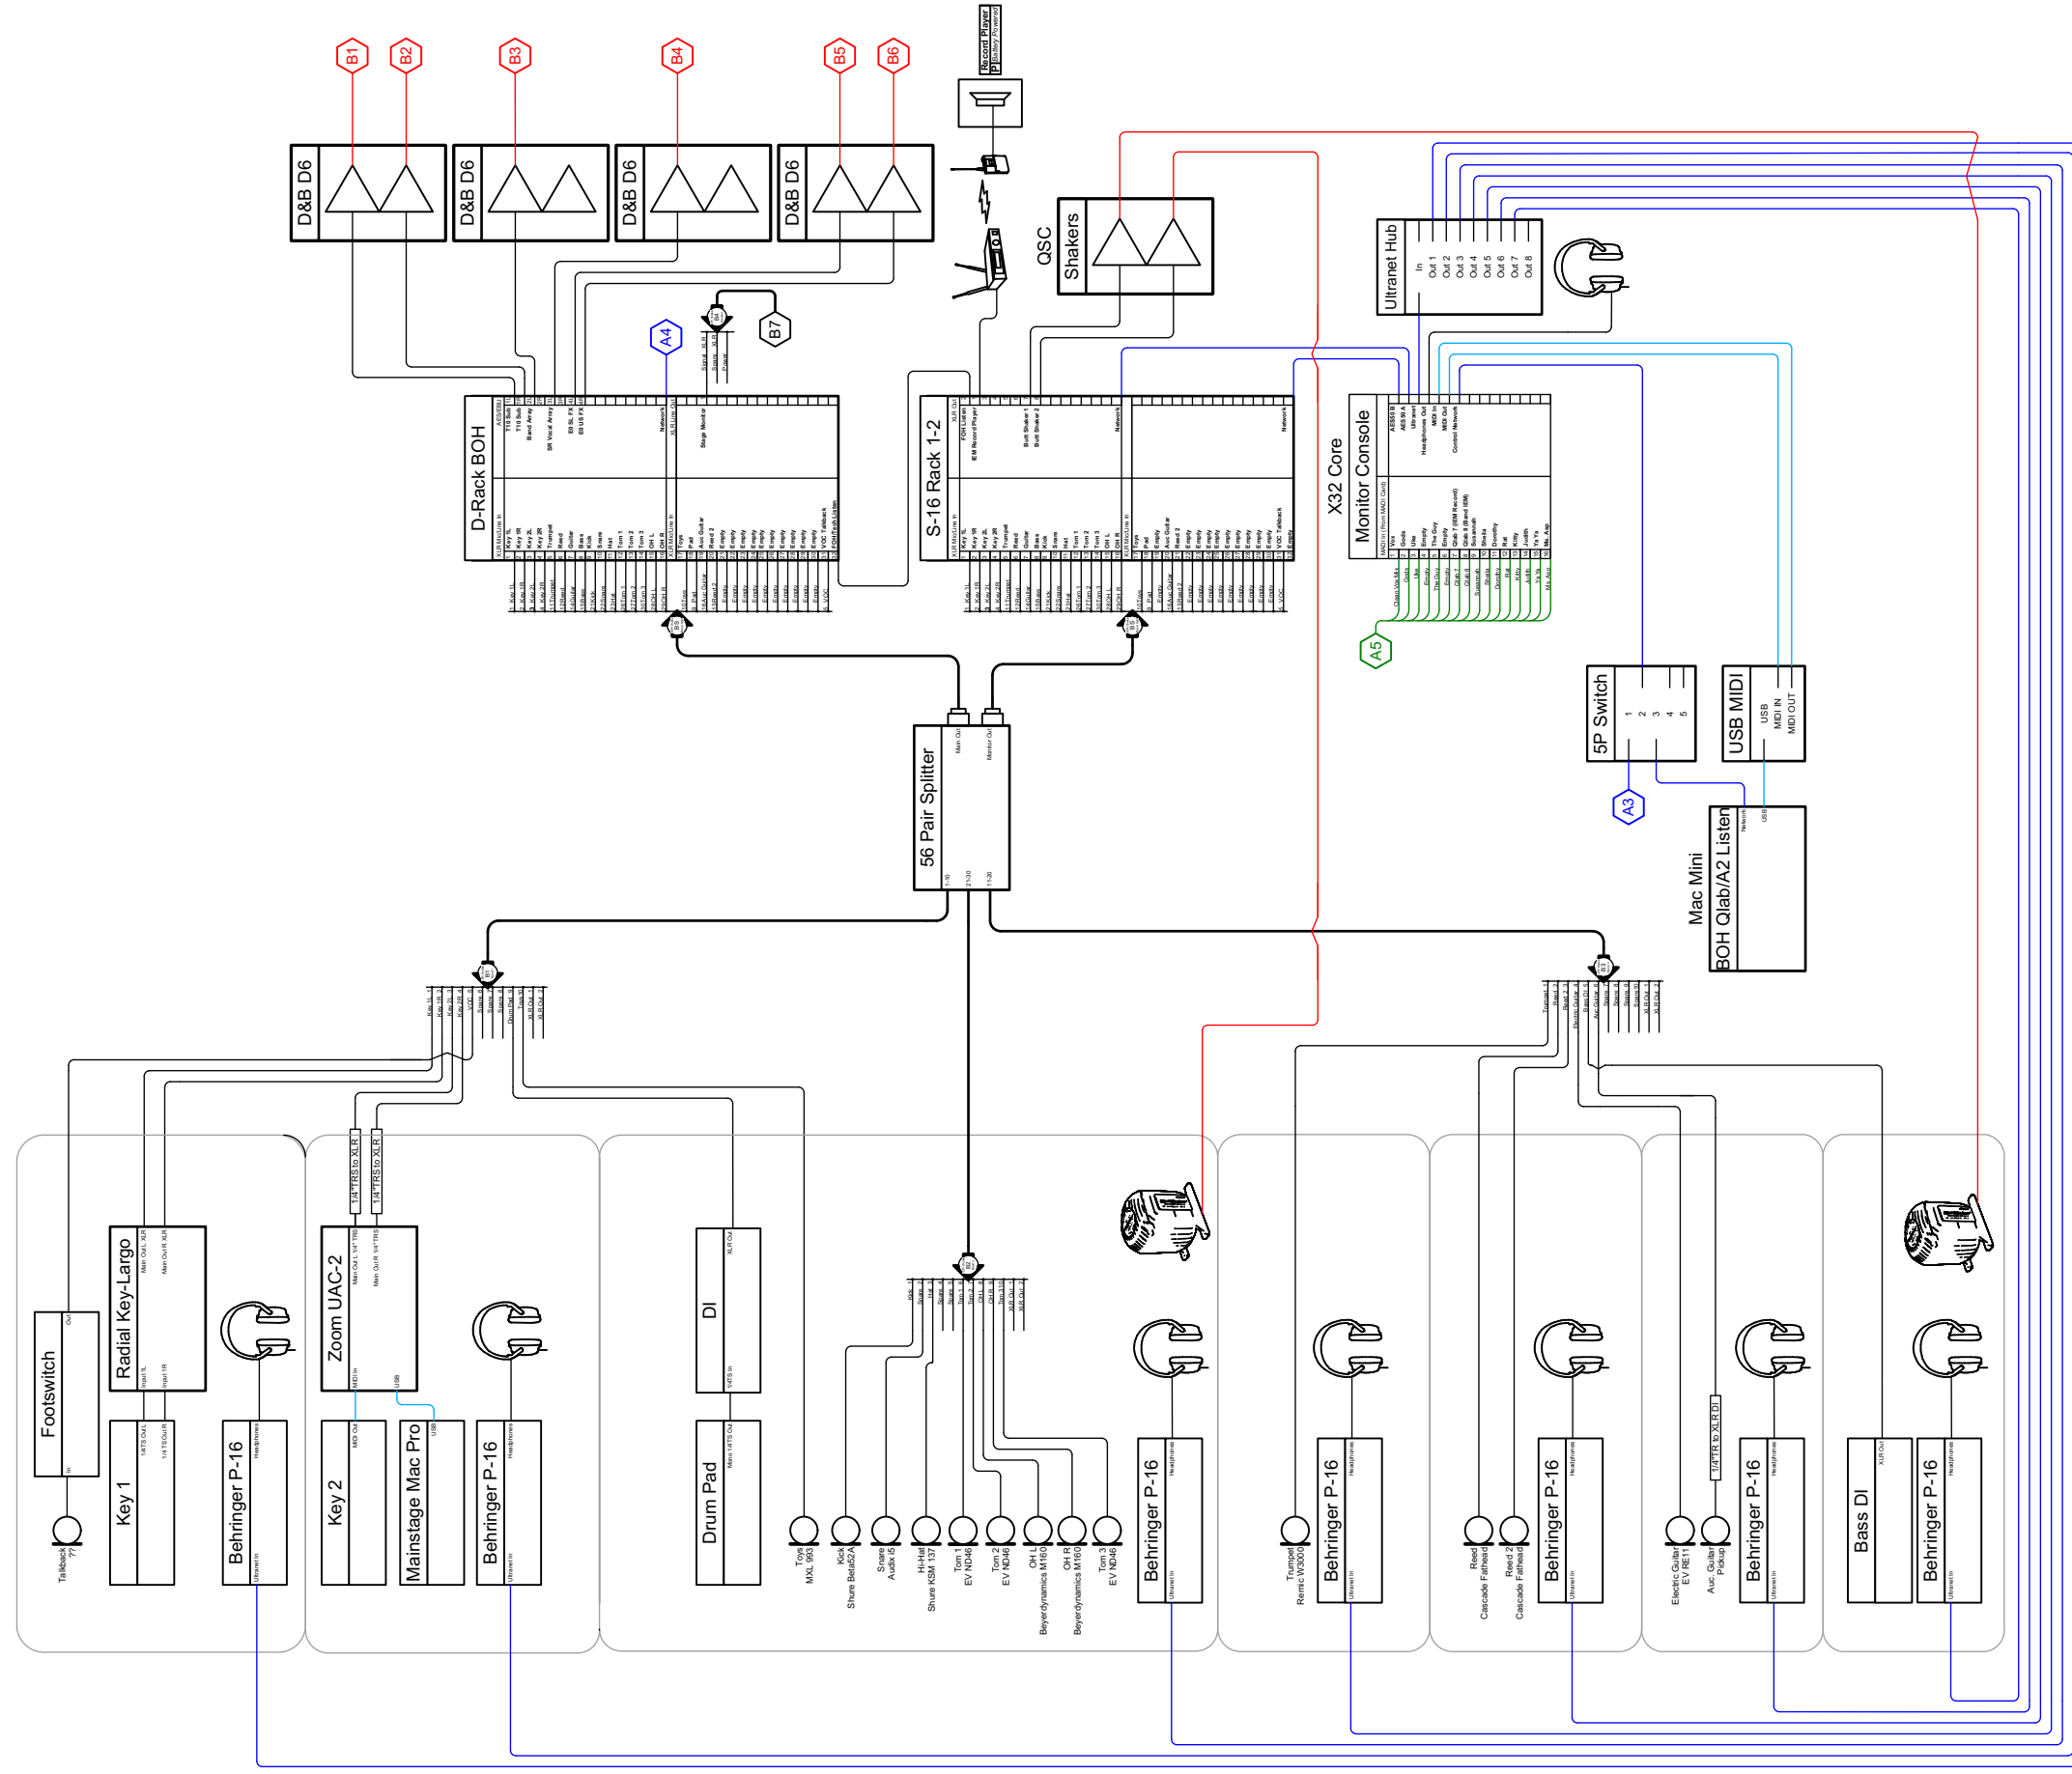

Project: **Love In Hate Nation**  
 Date: 1/1/2018  
 Venue: Playhouse Theatre  
 Sheet: 1 OF 3  
 Producer: Penn State School of Theatre  
 Purpose: FOH

Sheet: 2 OF 3

Venue: Playhouse Theatre

Date: 1/1/2018

Project: **Love In Hate Nation**  
 Producer: Penn State School of Theatre  
 Purpose: BOH

NOTES:  
 Power Not shown  
 Computer monitor and peripherals not shown  
 Headphones can be of any type  
 Butt Shakers are mounted to the player's seat

NOTES:

Project: **Love In Hate Nation**  
 Producer: Penn State School of Theatre  
 Purpose: **Speakers**

Date: 1/1/2018  
 Venue: Playhouse Theatre  
 Sheet:

3  
 OF  
 3