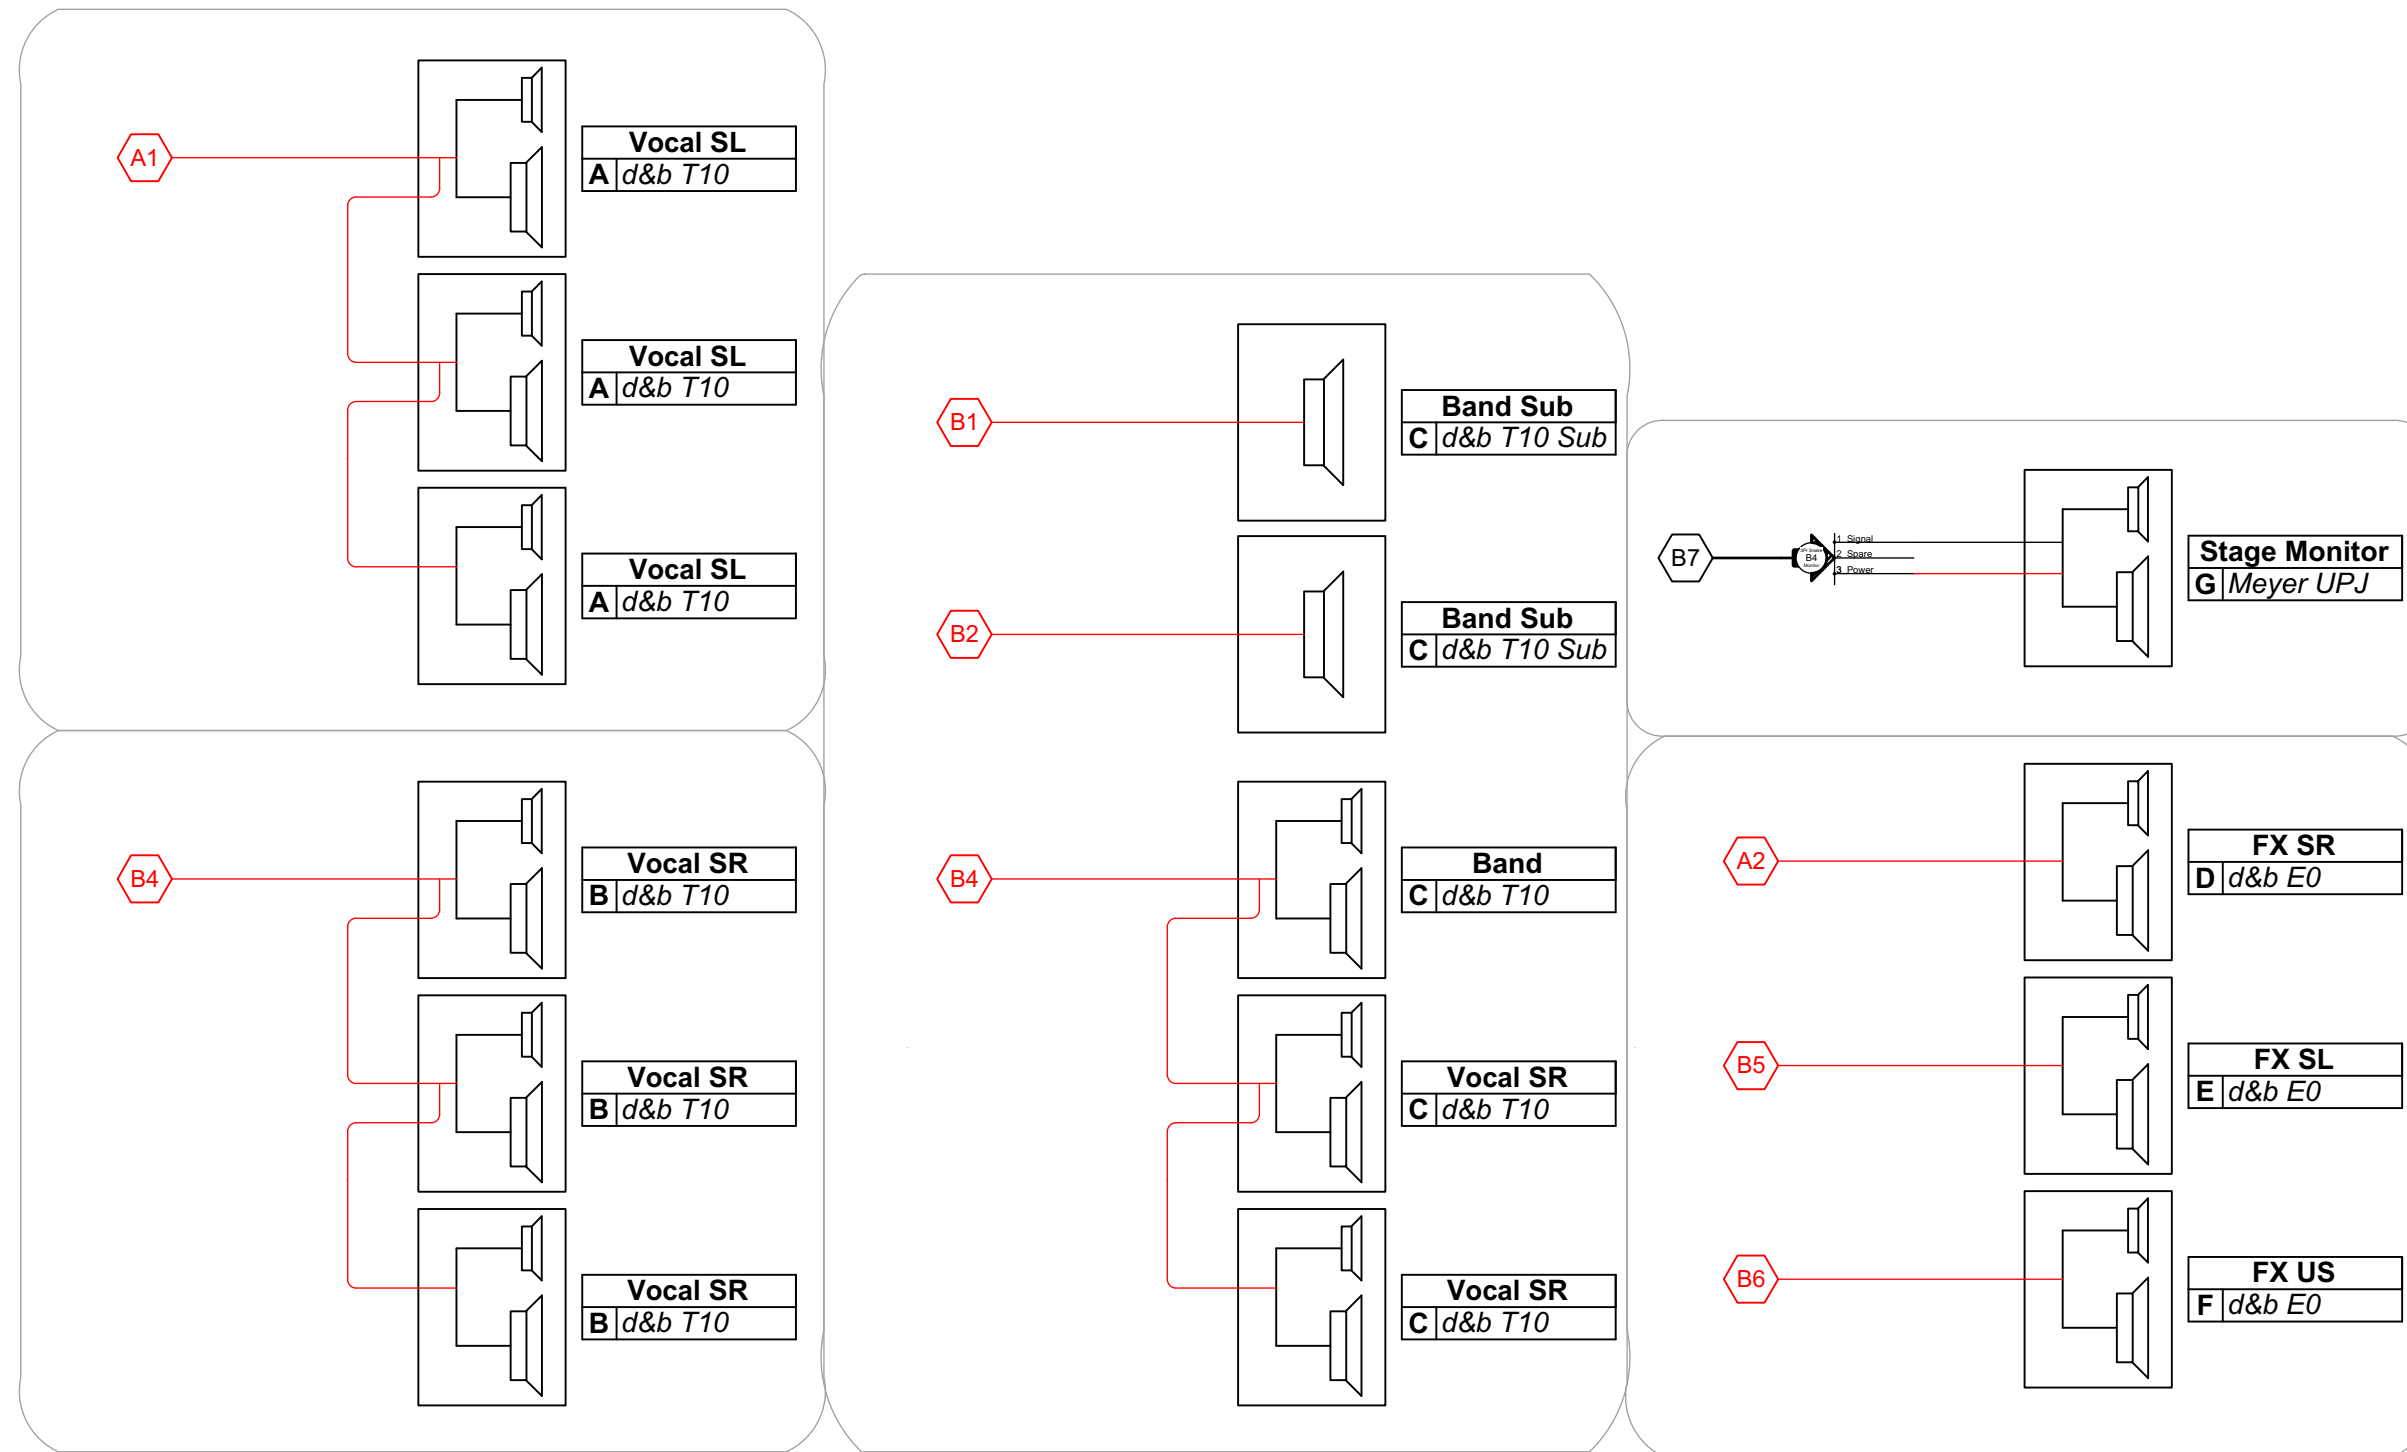

Director: John Simpkins
Sound Designer: Olivia Girdano
Asst. Sound Designer: Alex Pregel
Mixer: Desne Wharton
A2: Hannah Pribliski
Drawn By: Alex Pregel
Revision Date: 1/1/2018

NOTES:

Project: **Love In Hate Nation**
Producer: Penn State School of Theatre
Purpose: **Speakers**

Date: 1/1/2018
Venue: Playhouse Theatre
Sheet:

3
OF
3