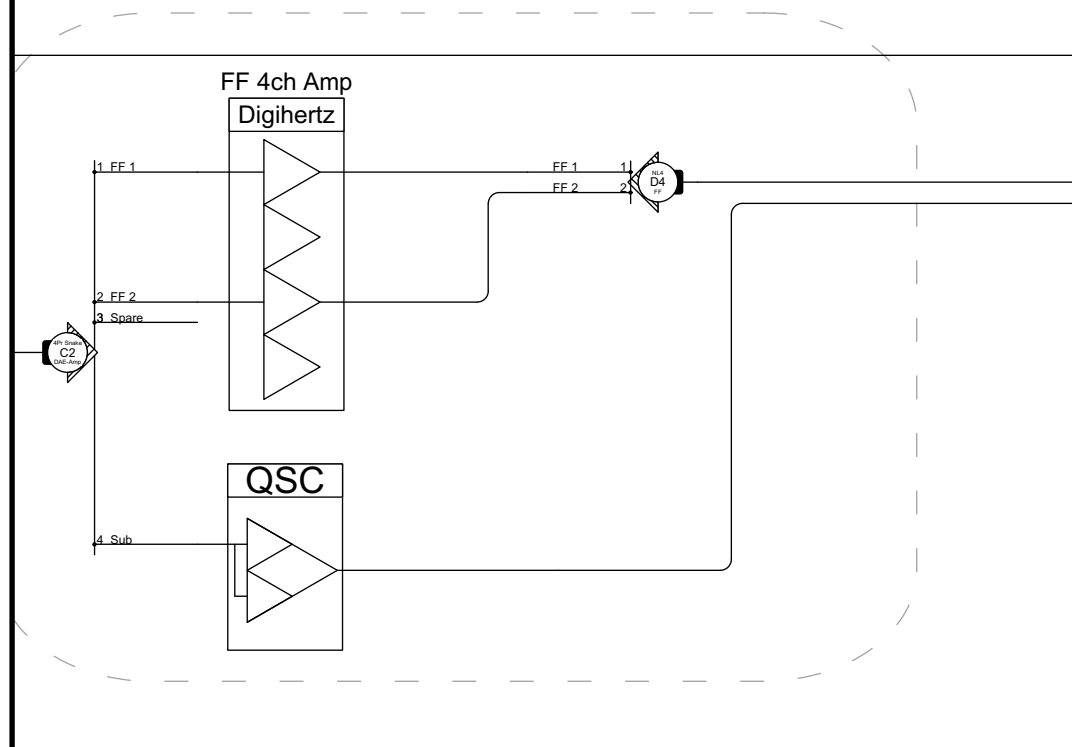

Director:
Sound Designer: Alex Pregel
Asst. Sound Designer:
Mixer: Desne Wharton
A2:
Drawn By: Alex Pregel
Revision Date: 1/1/2018

NOTES:
Power Not shown
Computer monitor and peripherals not shown
Headphones can be of any type
Butt Shakers are mounted to the player's seat

Project:
Caroline or Change
Date:
Venue:
CBT
Sheet:
9
OF
10
Producer: Penn State School of Theatre
Purpose: Amp racks