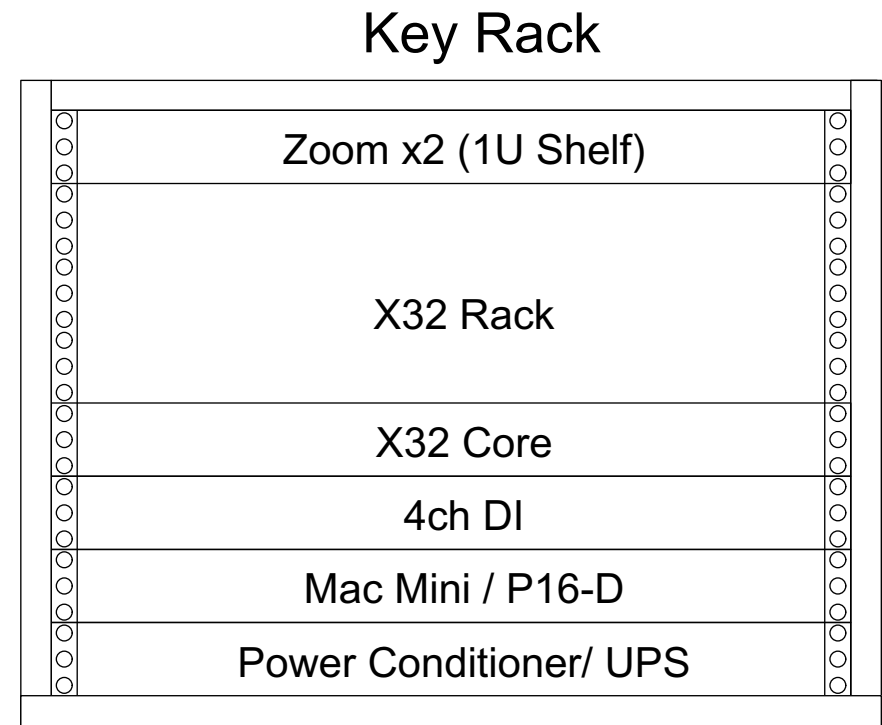

Not Shown: USB to MIDI x2, 12pr Drop Box, Mac Pro, Computer perishables, 8 port Gb switch

Director:
Sound Designer: Alex Pregel
Asst. Sound Designer:
Mixer: Desne Wharton
A2:

Drawn By: Alex Pregel
Revision Date: 1/1/2018

NOTES:
Power Not shown
Computer monitor and peripherals not shown
Headphones can be of any type
Butt Shakers are mounted to the player's seat

Project: **Caroline or Change**

Producer: Penn State School of Theatre

Purpose: **Key Rack**

Date:

Venue: **CBT**

Sheet: **8 OF 10**