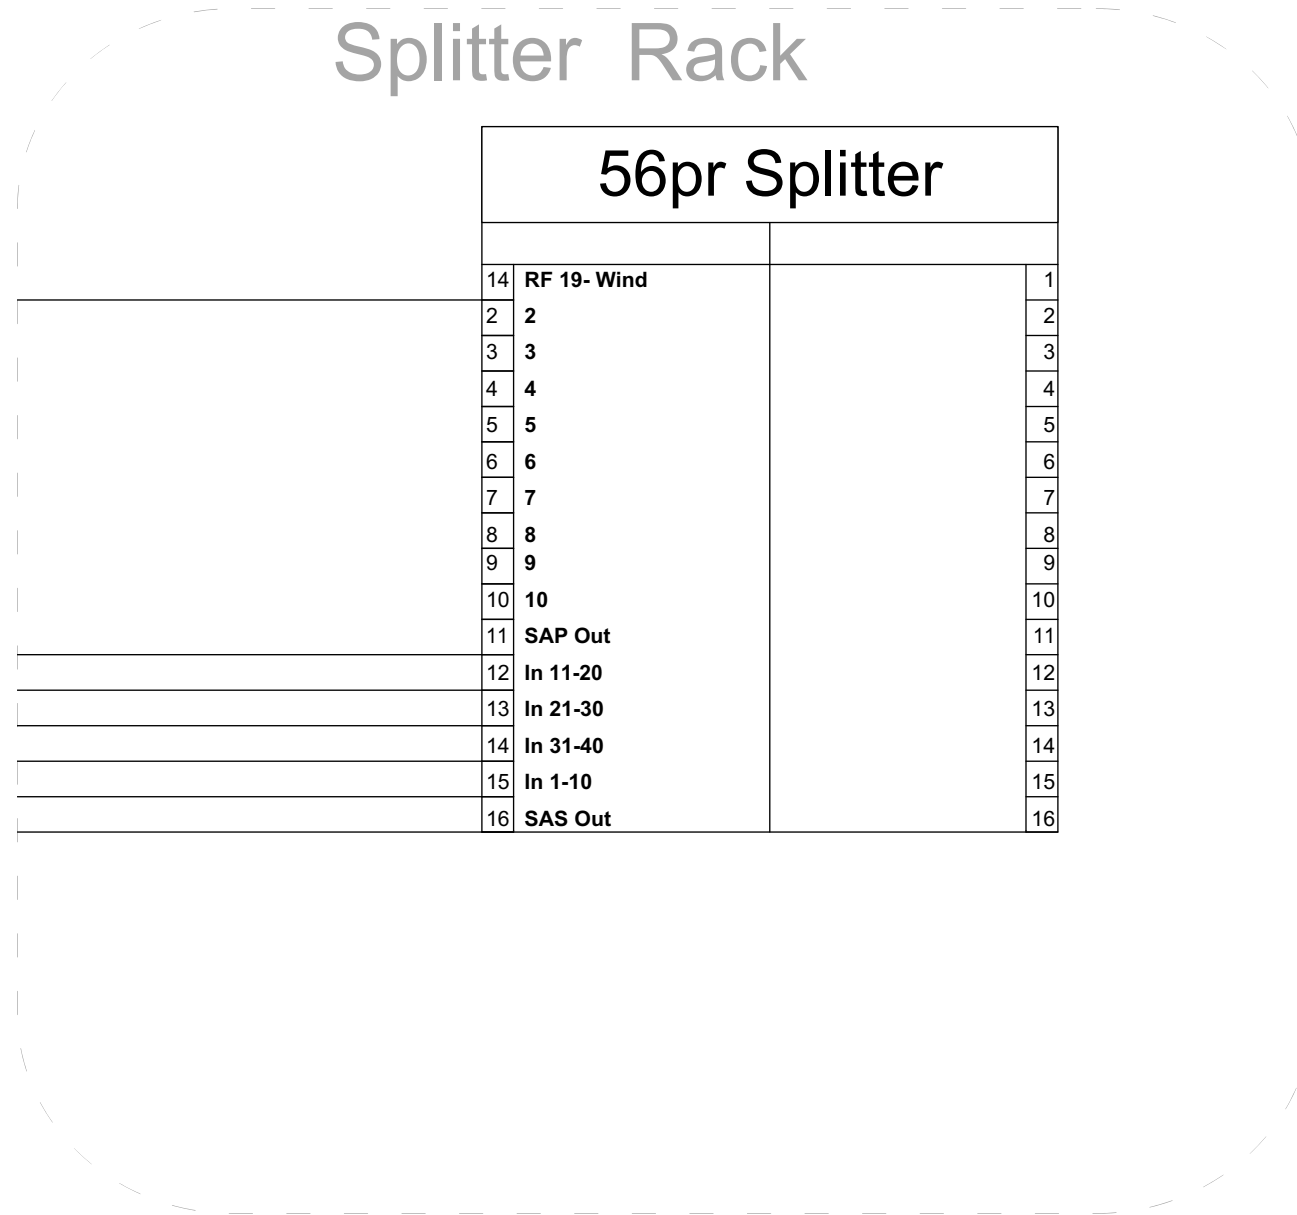

Project: Caroline or Change Producer: Penn State School of Theatre Purpose: Splitter	Director: Sound Designer: Alex Pregel Asst. Sound Designer: Mixer: Desne Wharton AZ: Drawn By: Alex Pregel Revision Date: 1/1/2018
Date:	
Venue: CBT	
Sheet: 10 OF 10	
NOTES: Power Not shown Computer monitor and peripherals not shown Headphones can be of any type Butt Shakers are mounted to the player's seat