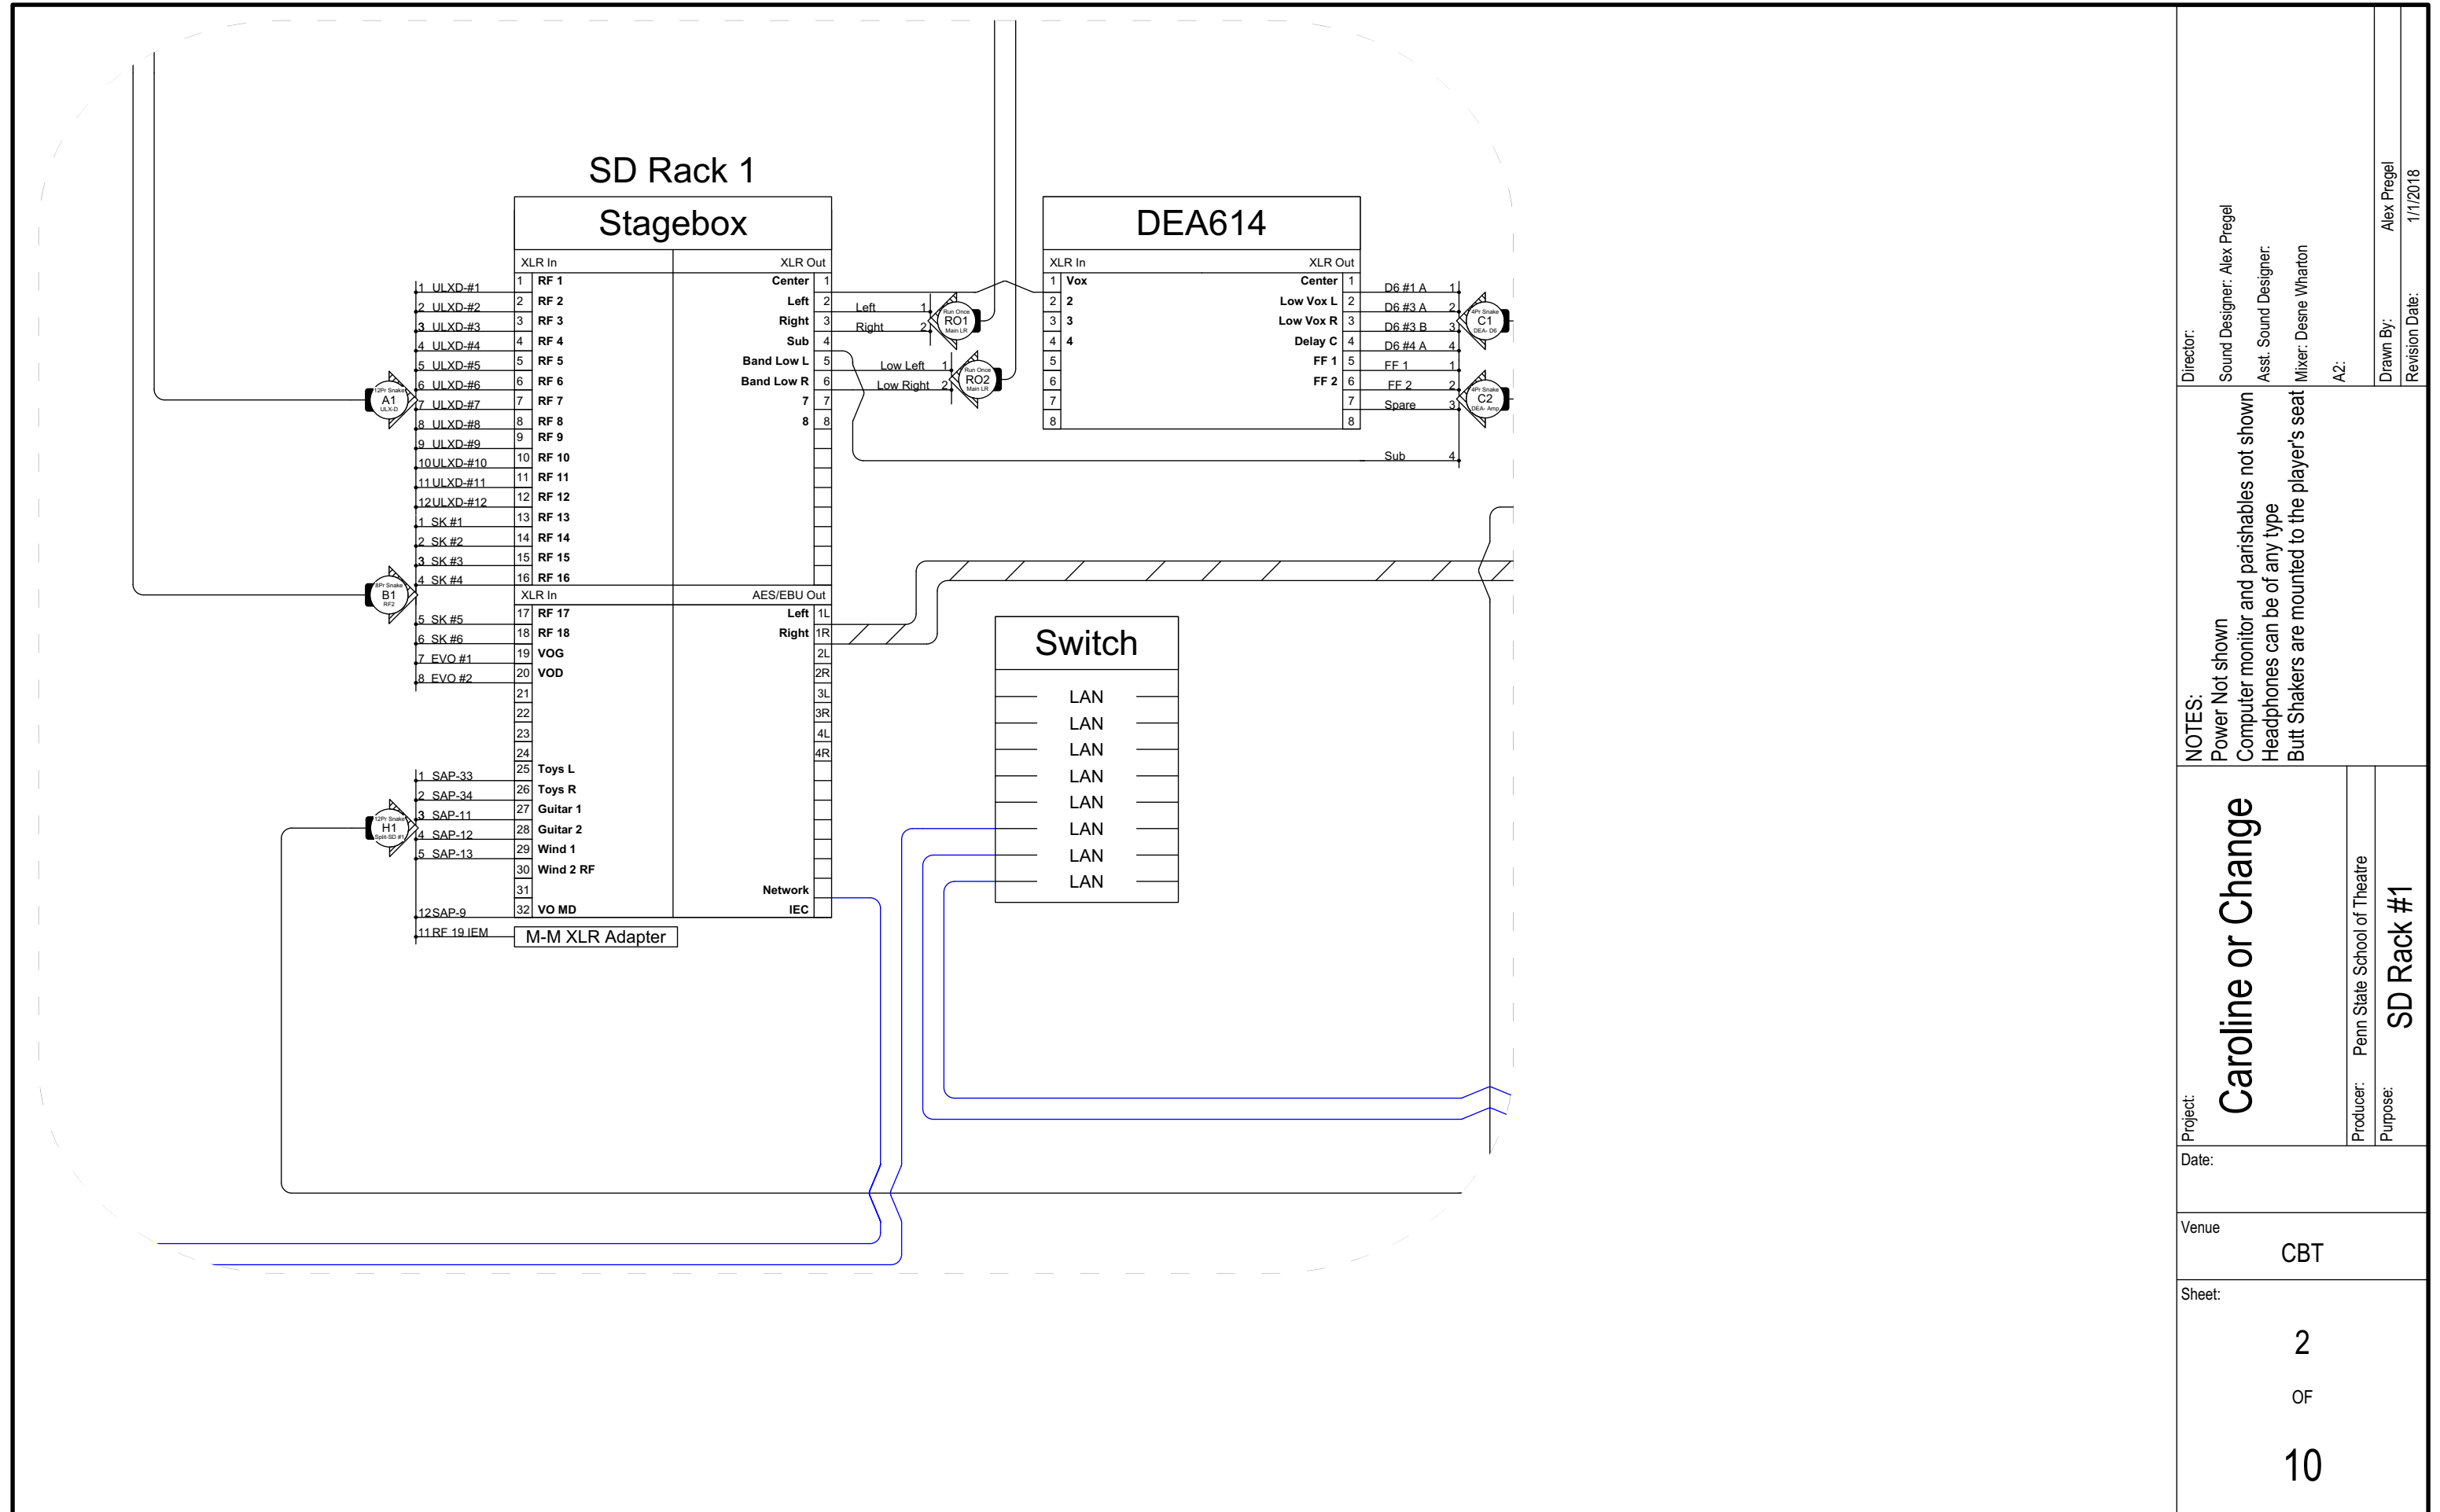

Director:
Sound Designer: Alex Pregel
Asst. Sound Designer:
Mixer: Desne Wharton
A2:
Drawn By: Alex Pregel
Revision Date: 1/1/2018

NOTES:
Power Not shown
Computer monitor and peripherals not shown
Headphones can be of any type
Butt Shakers are mounted to the player's seat

Project:
Caroline or Change
Date:
Venue:
CBT
Sheet:
2
OF
10
Producer: Penn State School of Theatre
Purpose: SD Rack #1