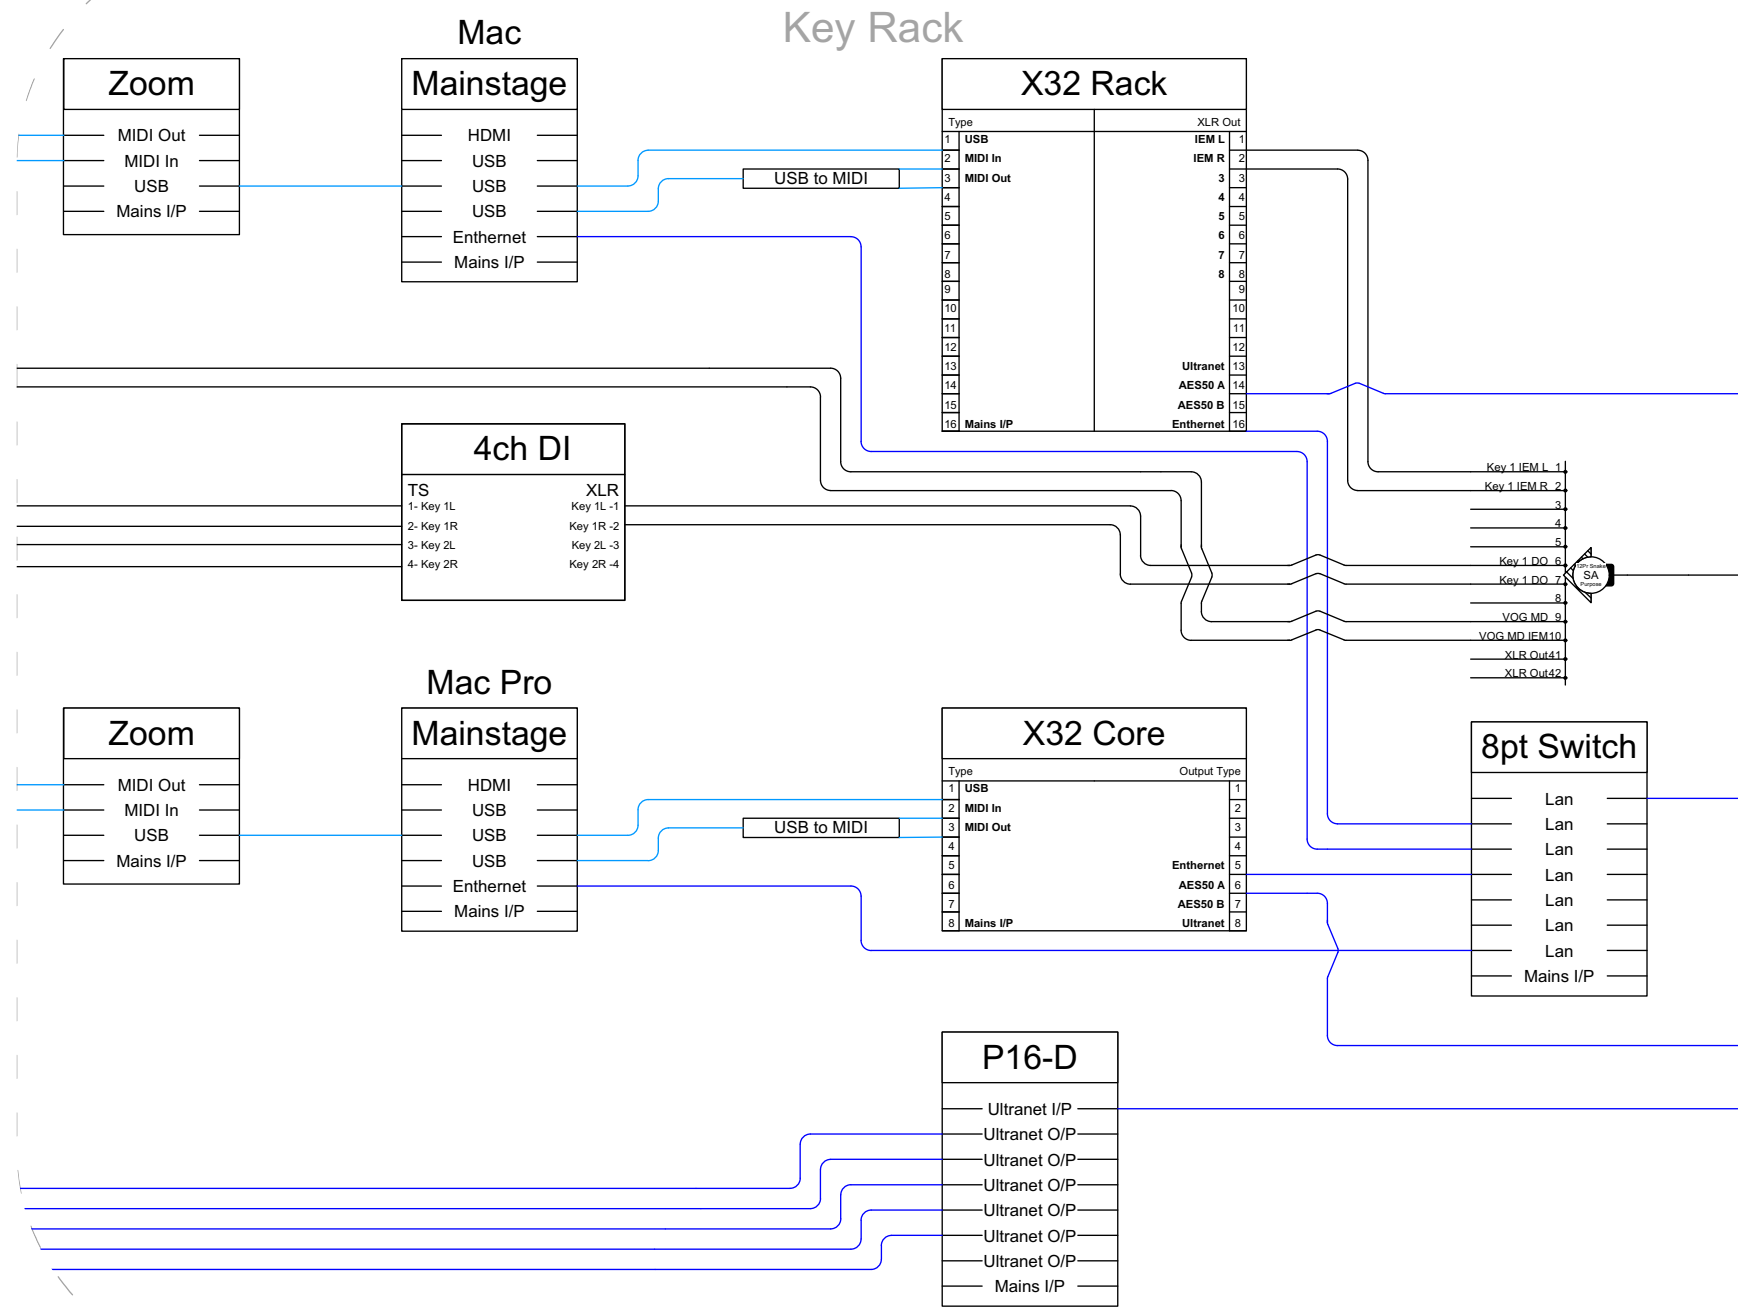

Not Shown: USB to MIDI x2, 12pr Drop Box, Mac Pro, Computer perishables, 8 port Gb switch

Director:
Sound Designer: Alex Pregel
Asst. Sound Designer:
Mixer: Desne Wharton
A2:

Drawn By: Alex Pregel
Revision Date: 1/1/2018

NOTES:
Power Not shown
Computer monitor and peripherals not shown
Headphones can be of any type
Butt Shakers are mounted to the player's seat

Project: **Caroline or Change**

Producer: Penn State School of Theatre

Purpose: **Key Rack**

Date:

Venue: **CBT**

Sheet: **8 OF 10**