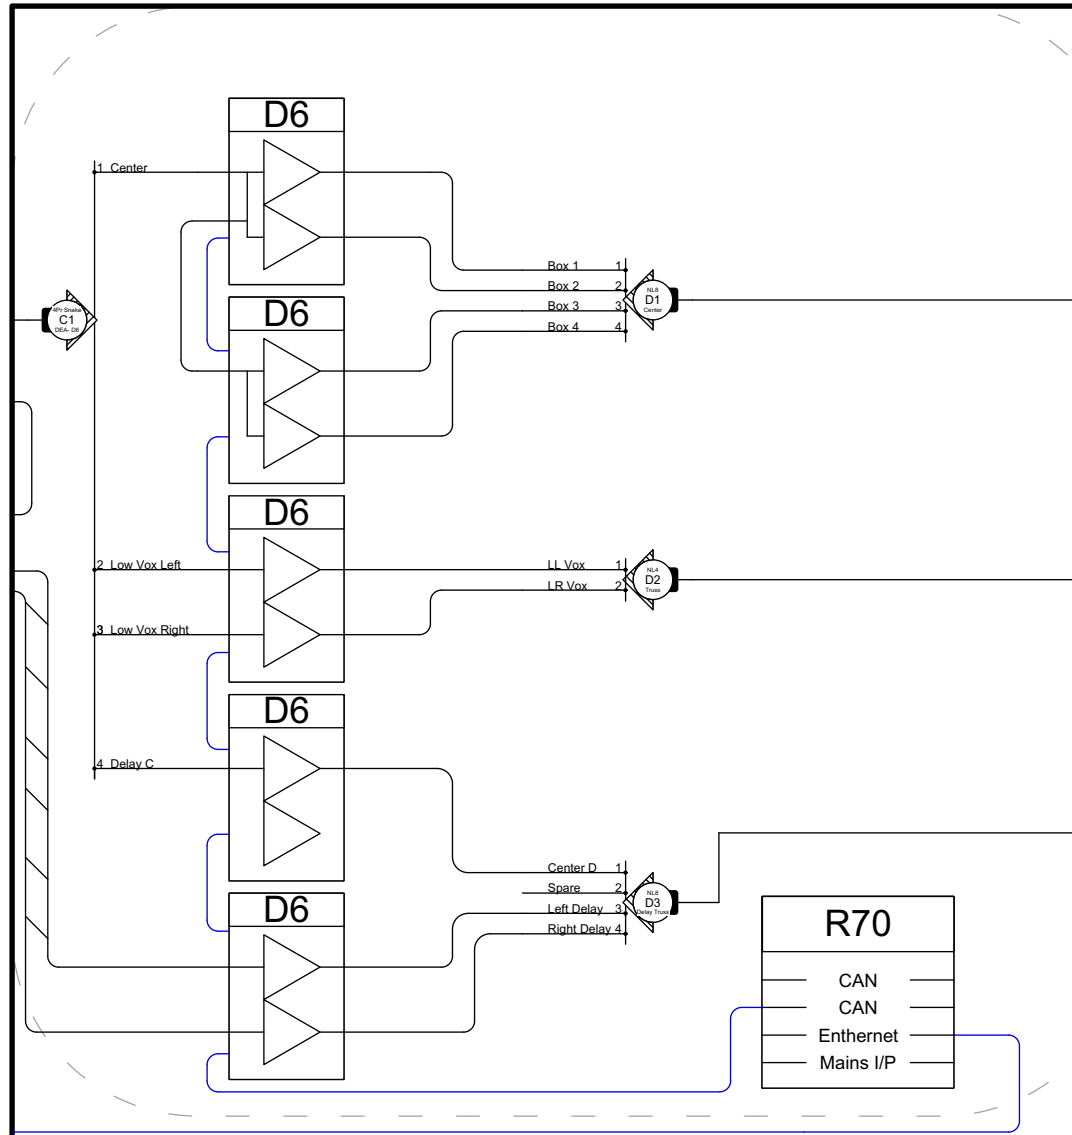

Director:
Sound Designer: Alex Pregel
Asst. Sound Designer:
Mixer: Desne Wharton
A2:
Drawn By: Alex Pregel
Revision Date: 1/1/2018

NOTES:
Power Not shown
Computer monitor and peripherals not shown
Headphones can be of any type
Butt Shakers are mounted to the player's seat

Project:
Caroline or Change
Date:
Venue:
CBT
Sheet:
9
OF
10
Producer: Penn State School of Theatre
Purpose: Amp racks