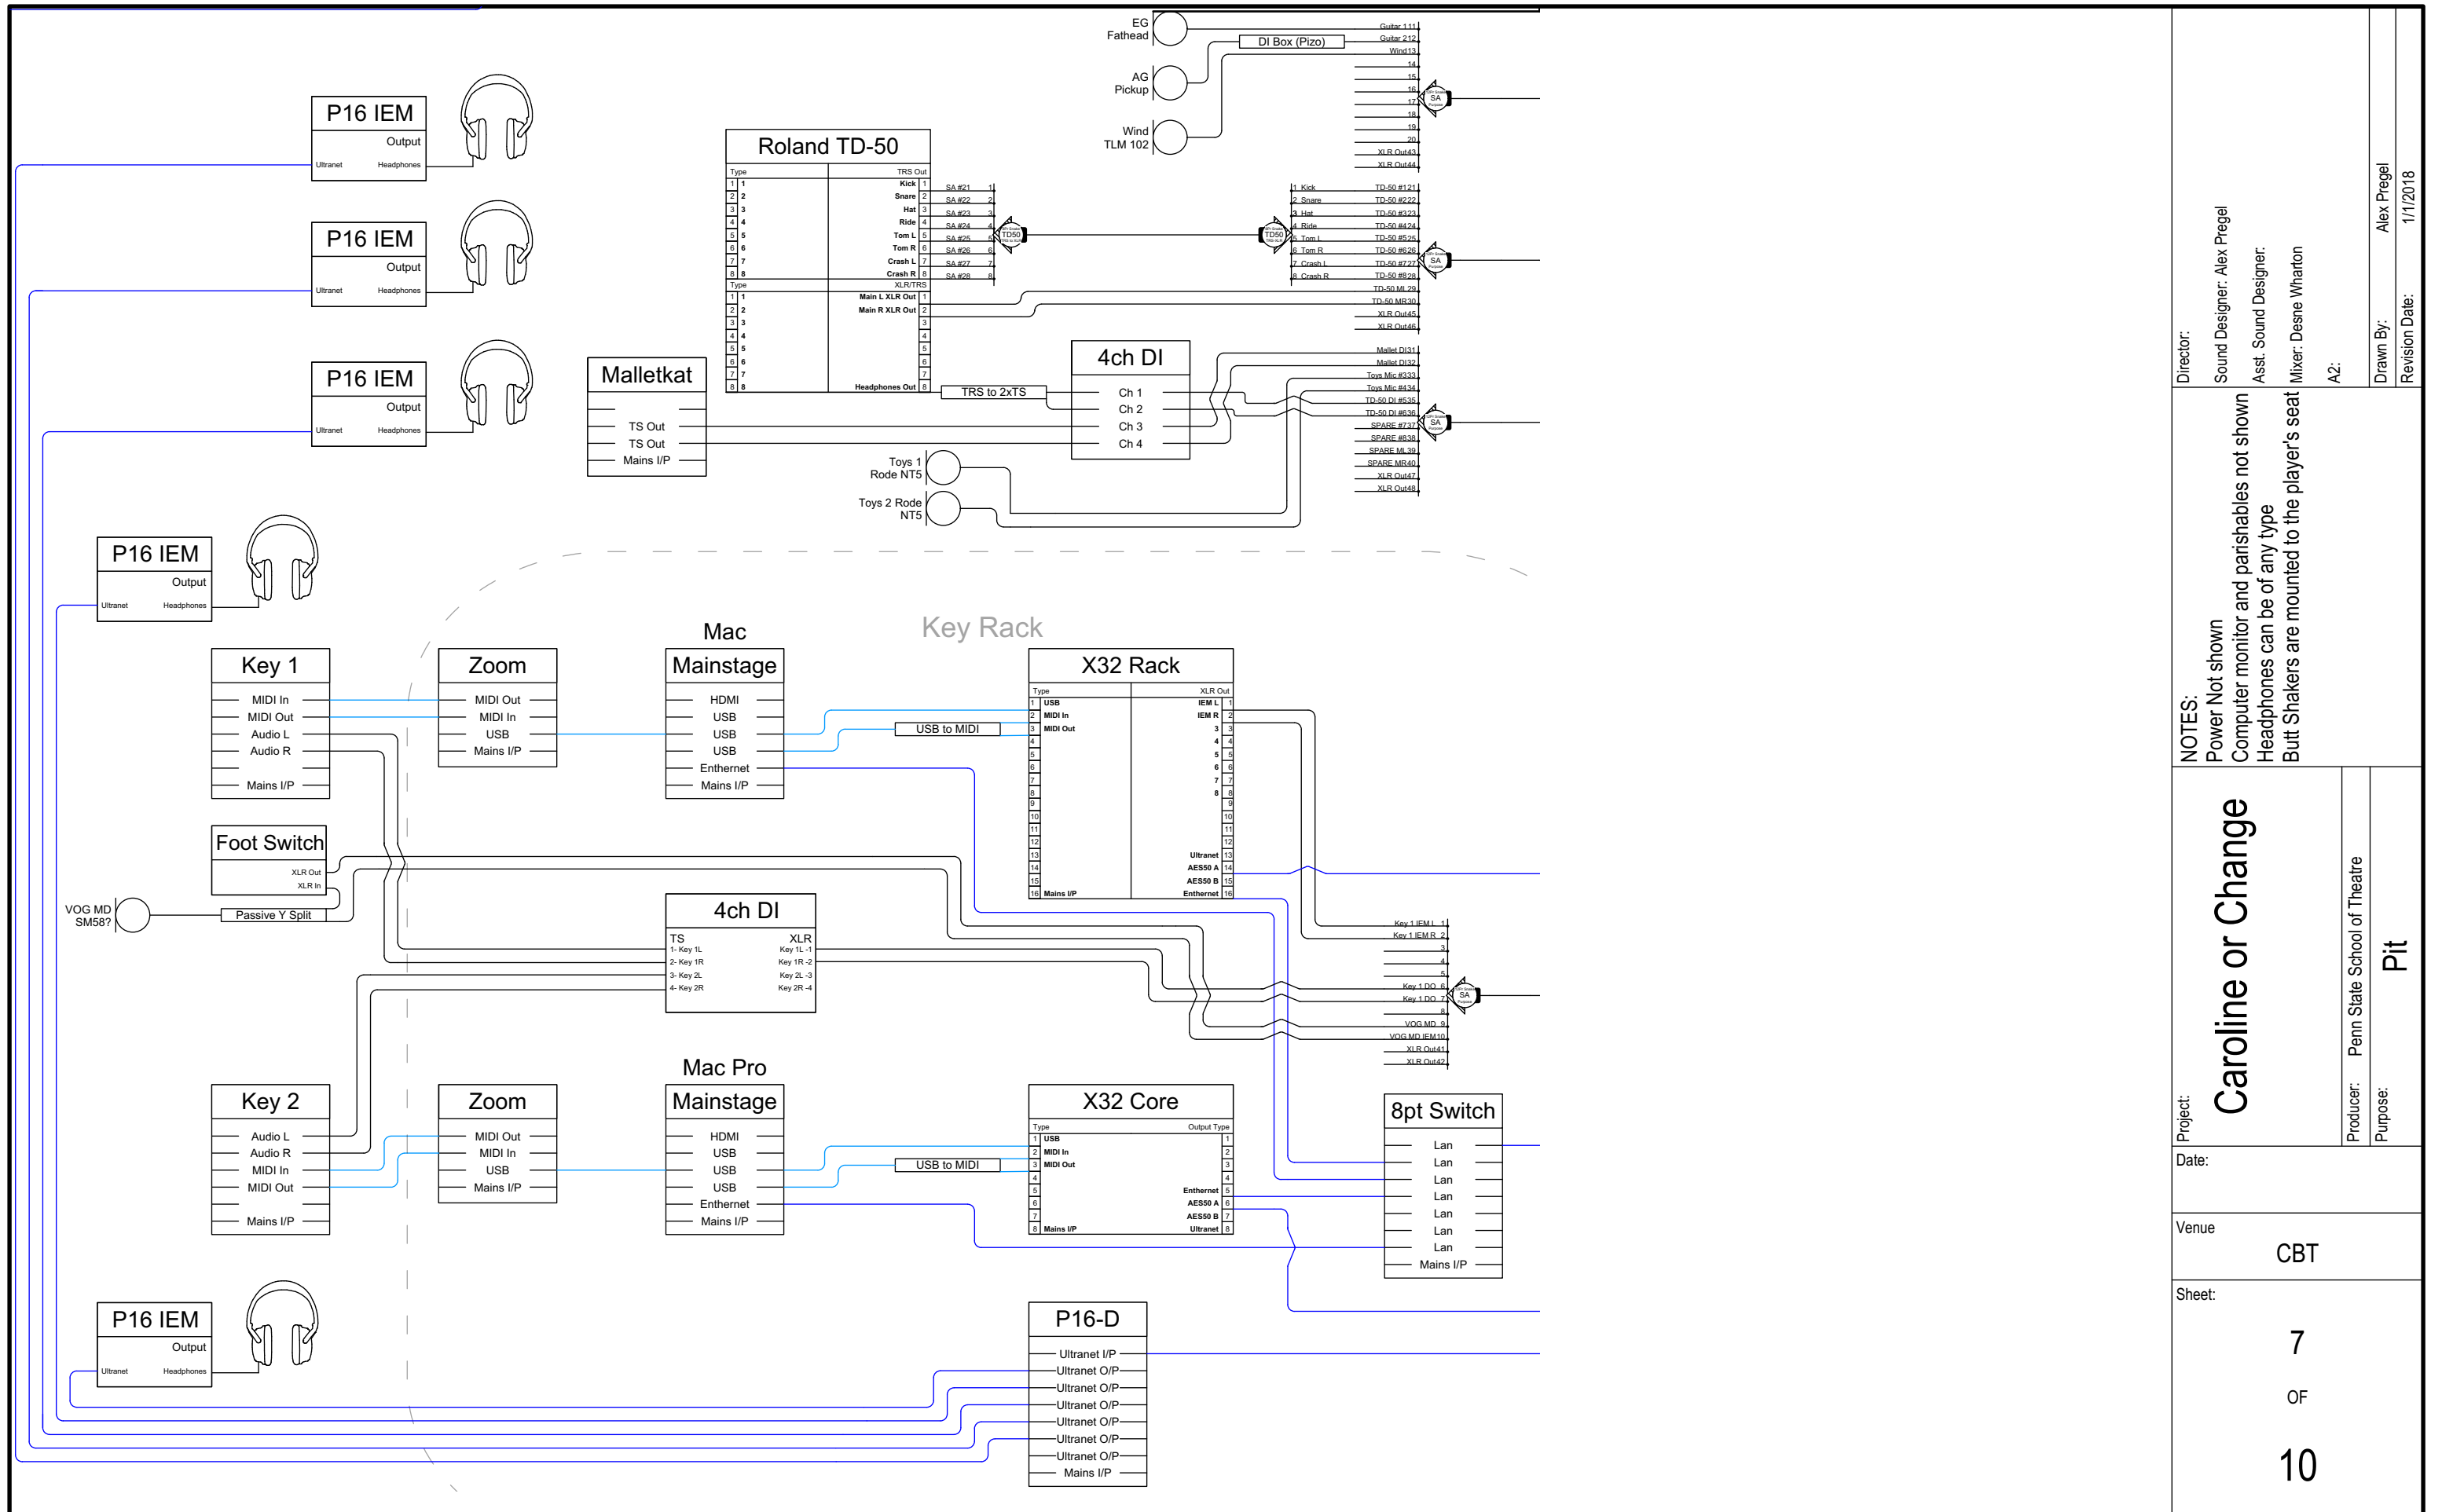

Director:
Sound Designer: Alex Pregel
Asst. Sound Designer:
Mixer: Desne Wharton
AZ:

Drawn By: Alex Pregel
Revision Date: 1/1/2018

NOTES:
Power Not shown
Computer monitor and peripherals not shown
Headphones can be of any type
Butt Shakers are mounted to the player's seat

Caroline or Change

Producer: Penn State School of Theatre
Purpose: Pit

Date:
Venue: CBT
Sheet: 7 OF 10