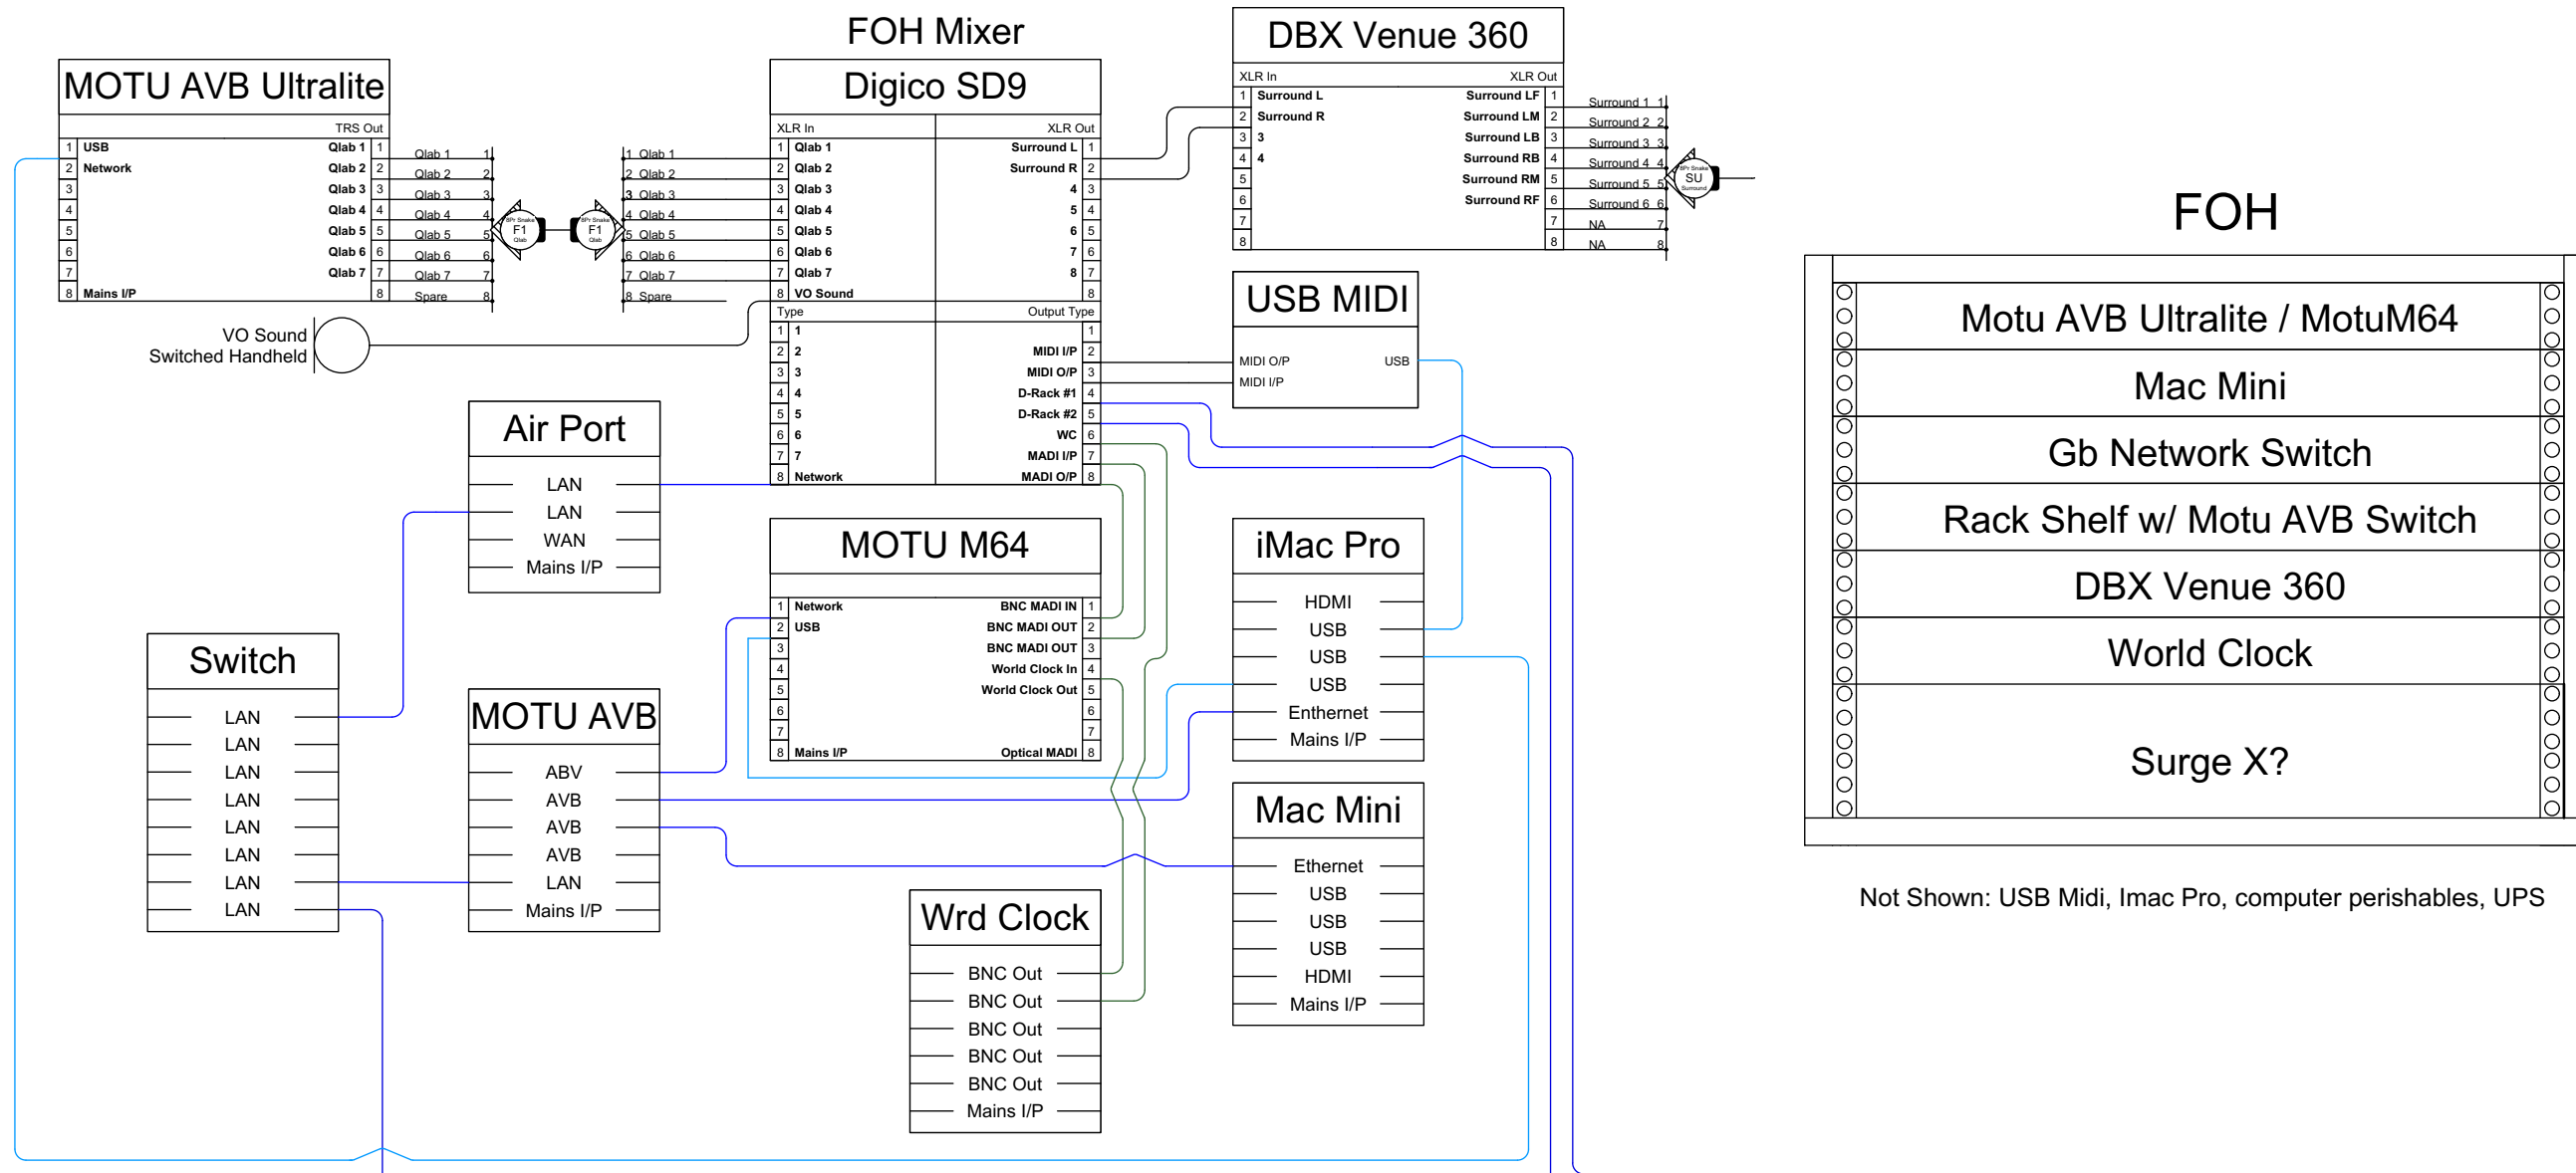

Not Shown: USB Midi, Imac Pro, computer perishables, UPS

Director:
Sound Designer: Alex Pregel
Asst. Sound Designer:
Mixer: Desne Wharton
AZ:
Drawn By: Alex Pregel
Revision Date: 10/14/2018

NOTES:
-Computer monitor & Parishables not shown
-Power not shown

Project: **Caroline or Change**
Date:
Venue: **CBT**
Sheet: **4**
OF
10
Producer: Penn State School of Theatre
Purpose: **FOH**