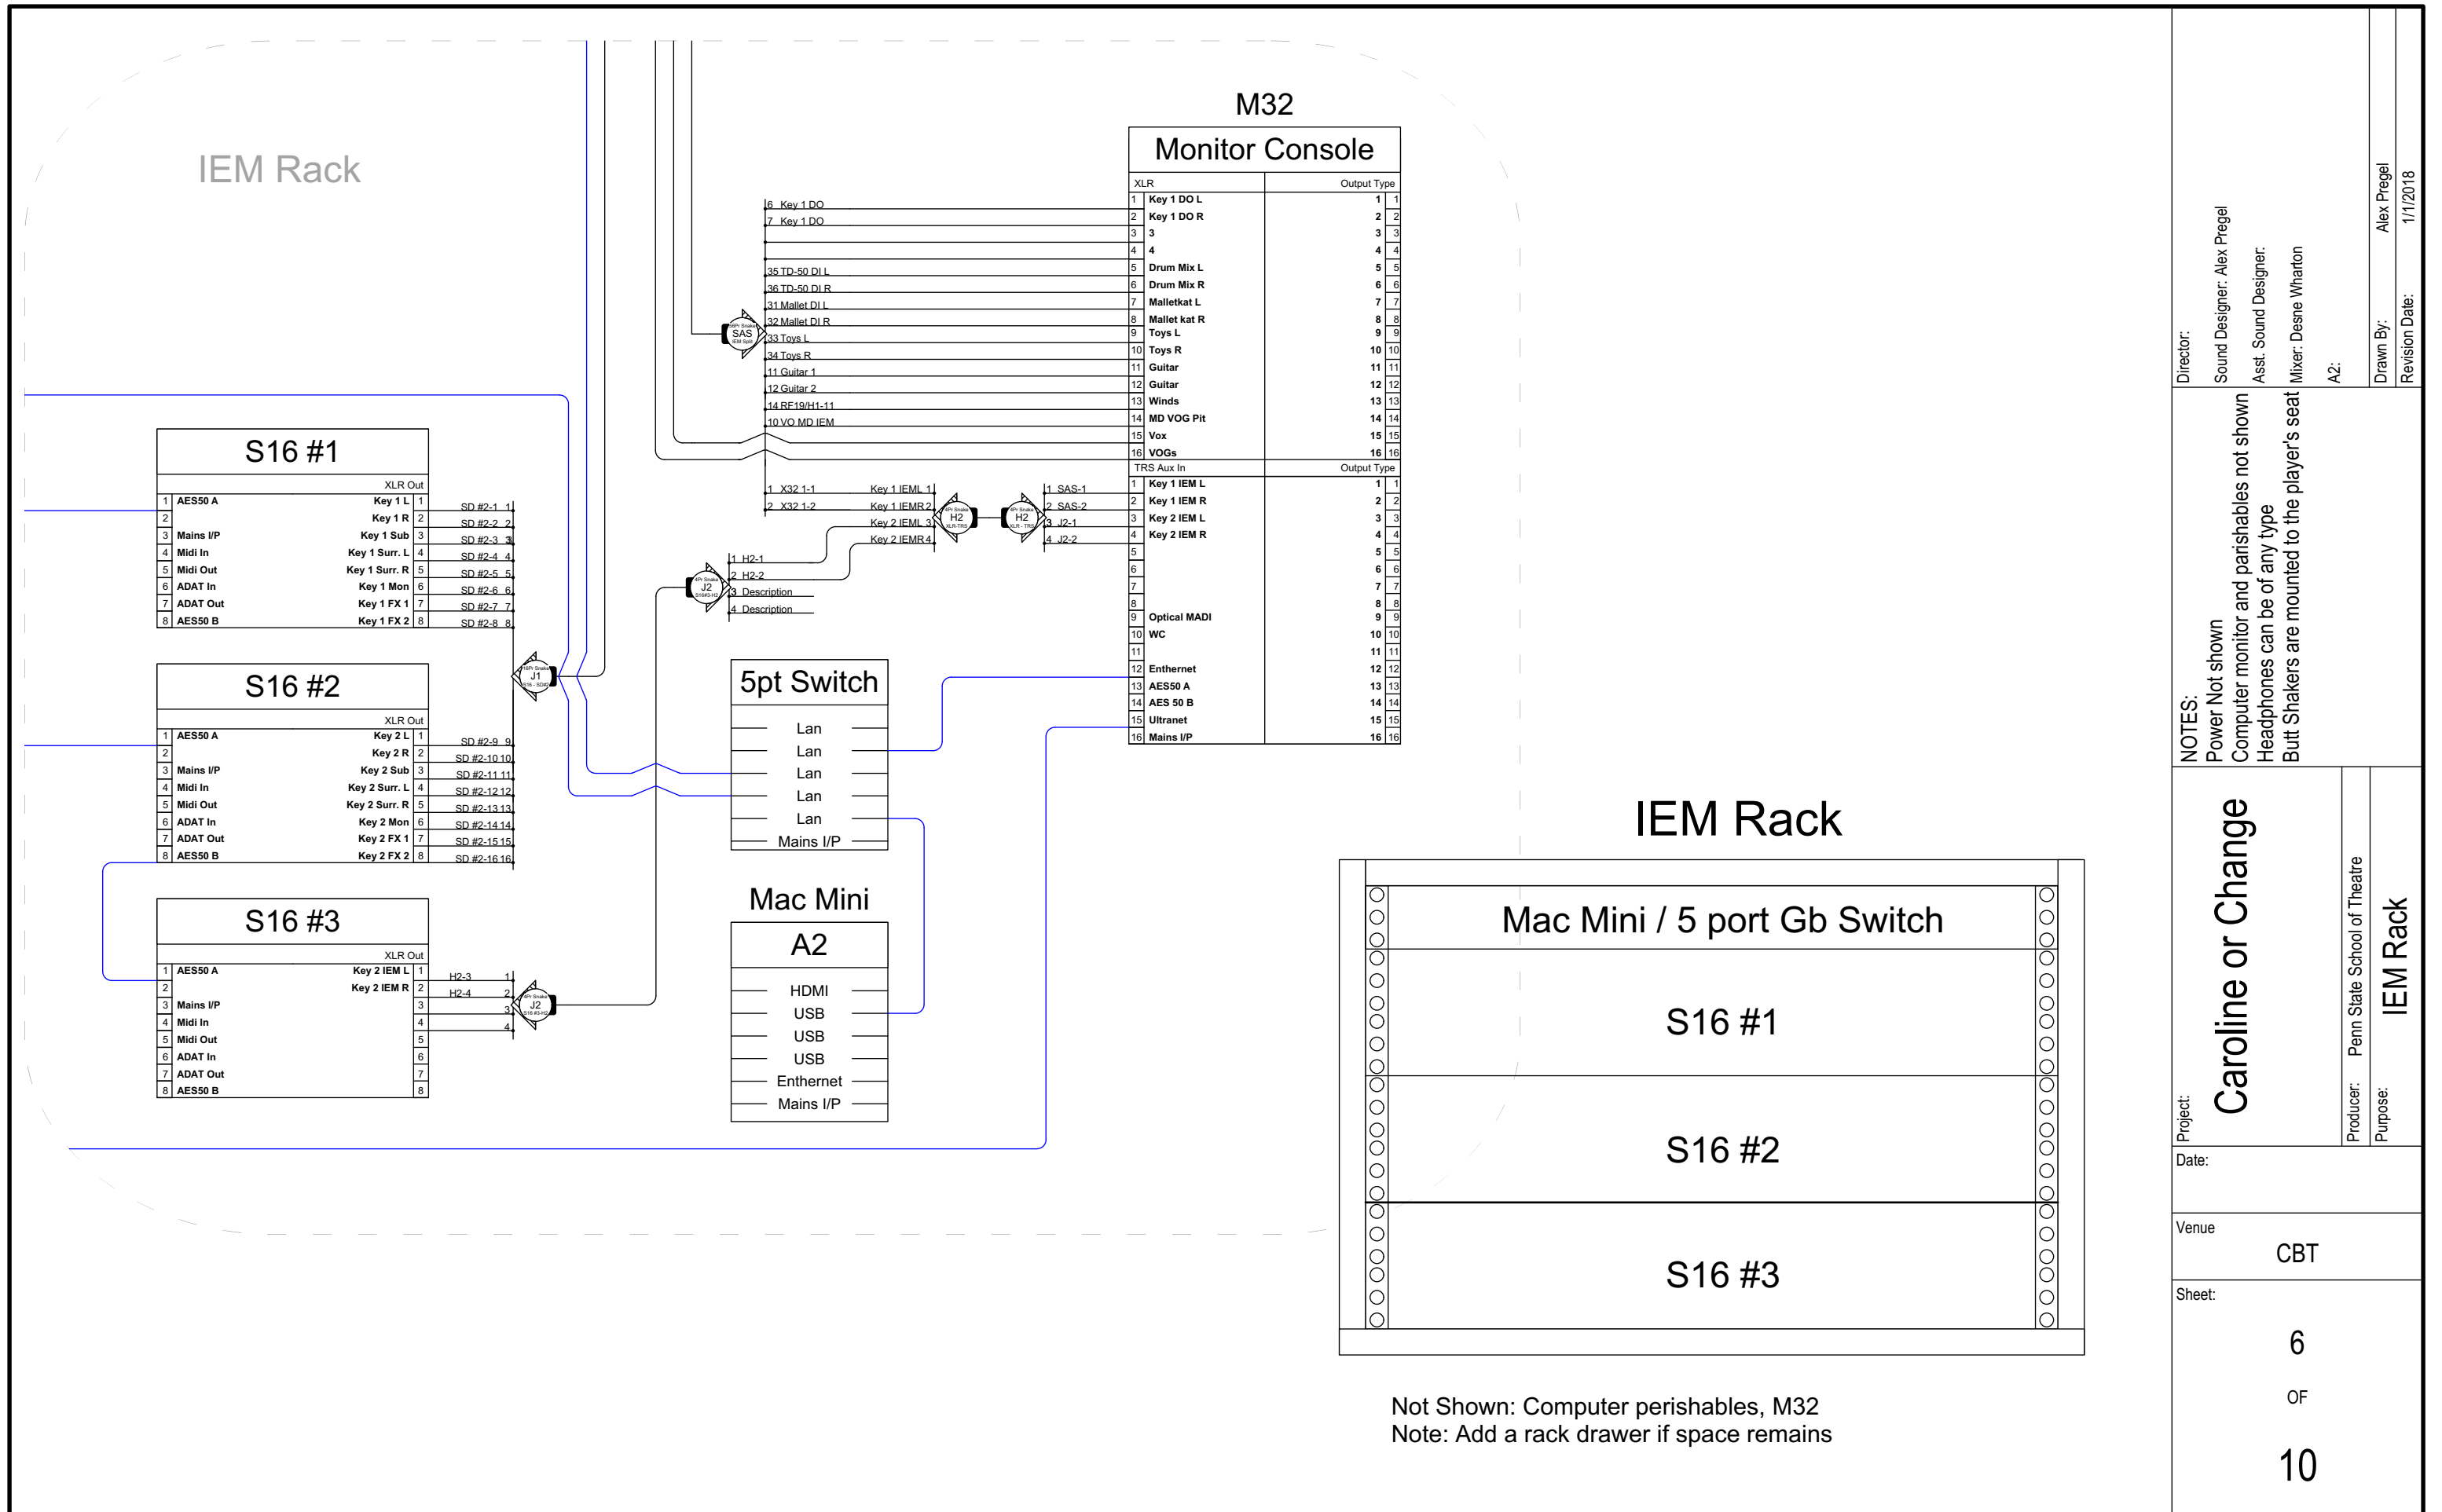

Project: **Caroline or Change**
Date:
Venue: **CBT**
Sheet: **4**
OF
10
Producer: Penn State School of Theatre
Purpose: **FOH**

<p>Director:</p> <p>Sound Designer: Alex Pregel</p> <p>Asst. Sound Designer:</p> <p>Mixer: Desne Wharton</p> <p>AZ:</p> <p>Drawn By: Alex Pregel</p> <p>Revision Date: 1/1/2018</p>	<p>Project: Caroline or Change</p> <p>Notes: Power Not shown Computer monitor and peripherals not shown Headphones can be of any type Butt Shakers are mounted to the player's seat</p> <p>Producer: Penn State School of Theatre</p> <p>Purpose: SD Rack #2</p> <p>Date:</p> <p>Venue: CBT</p> <p>Sheet: 5 OF 10</p>
---	---