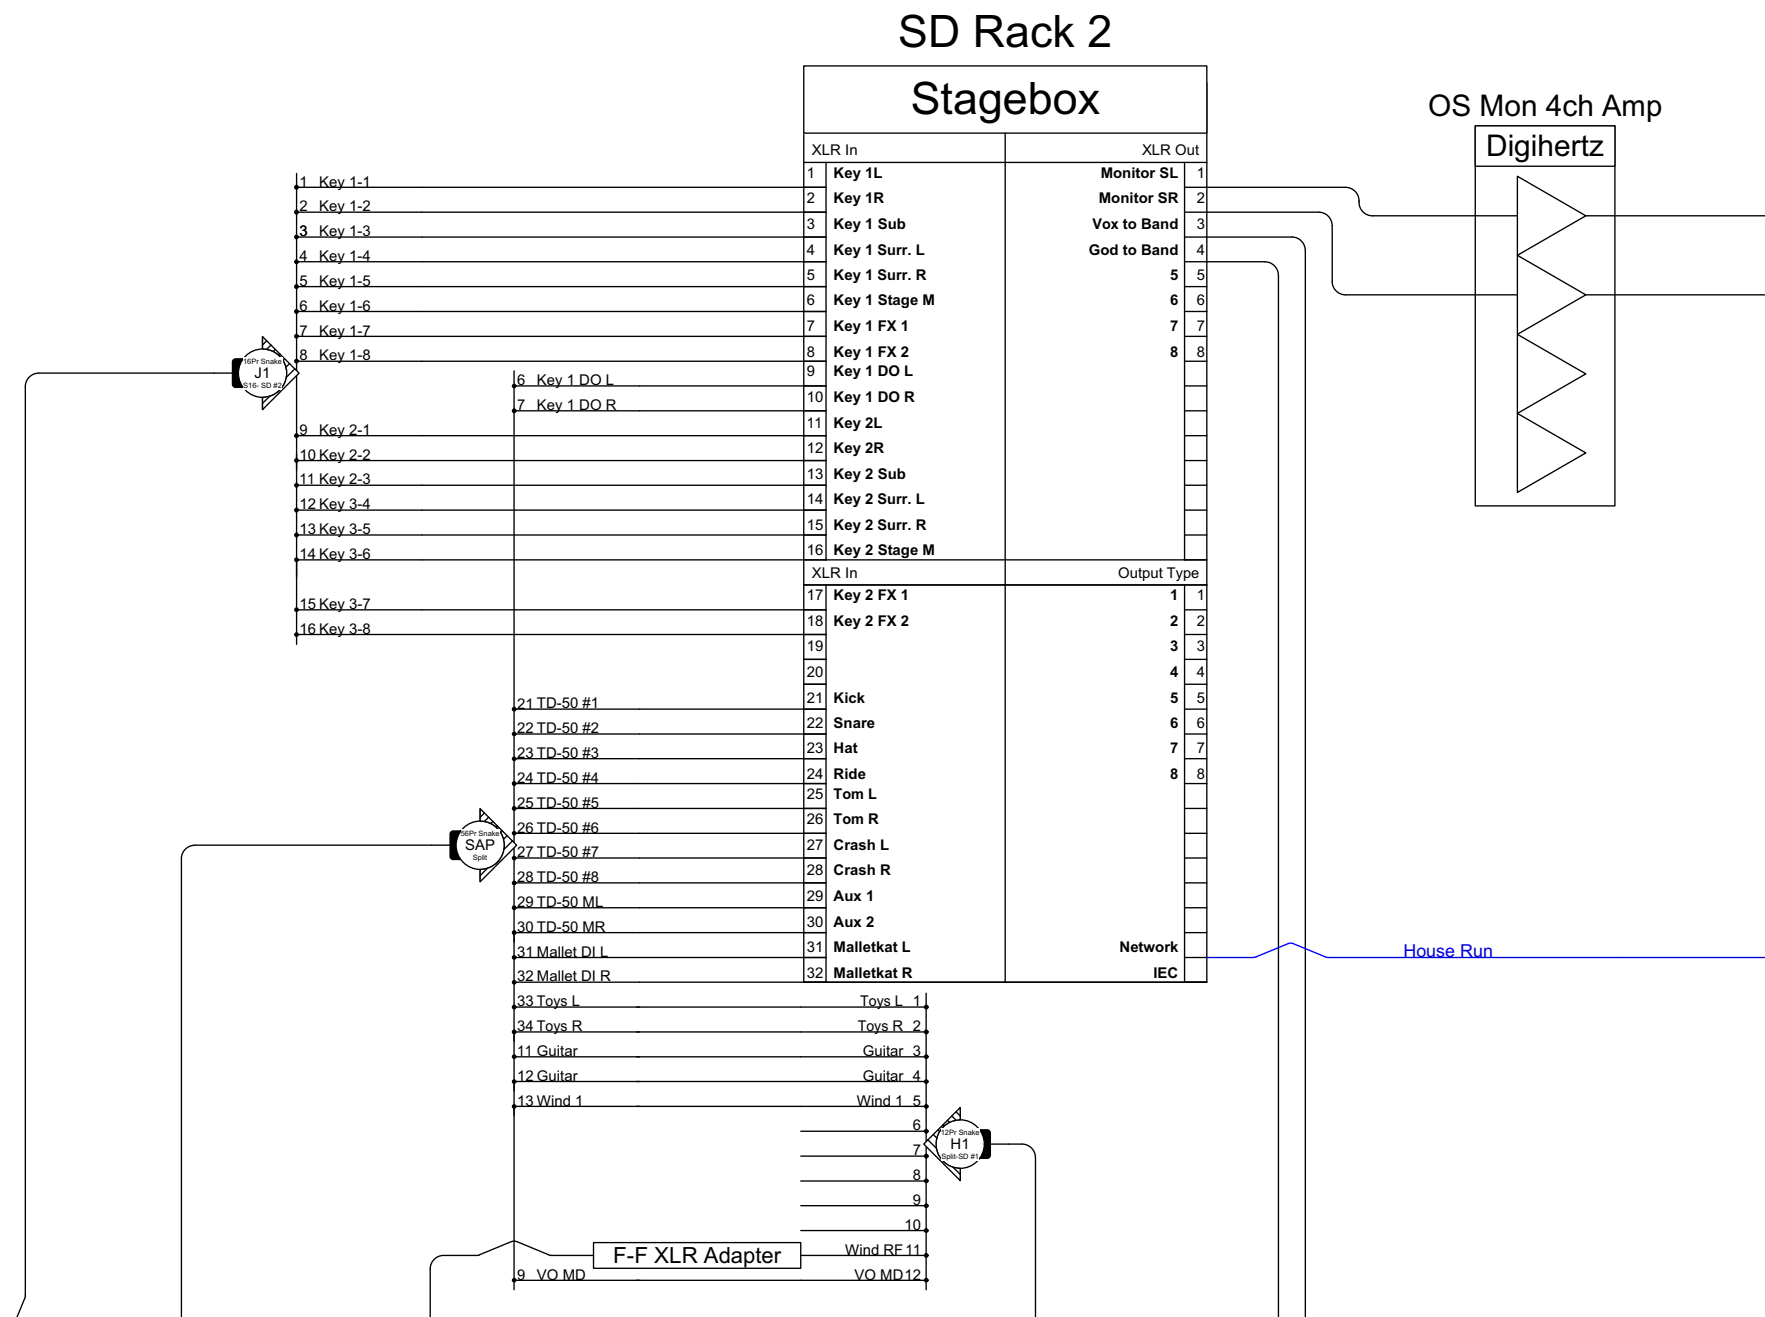

Director: Sound Designer: Alex Pregel Asst. Sound Designer: Mixer: Desne Wharton AZ: Drawn By: Alex Pregel Revision Date: 1/1/2018	Project: Caroline or Change Notes: Power Not shown Computer monitor and peripherals not shown Headphones can be of any type Butt Shakers are mounted to the player's seat Producer: Penn State School of Theatre Purpose: SD Rack #2 Date: Venue: CBT Sheet: 5 OF 10