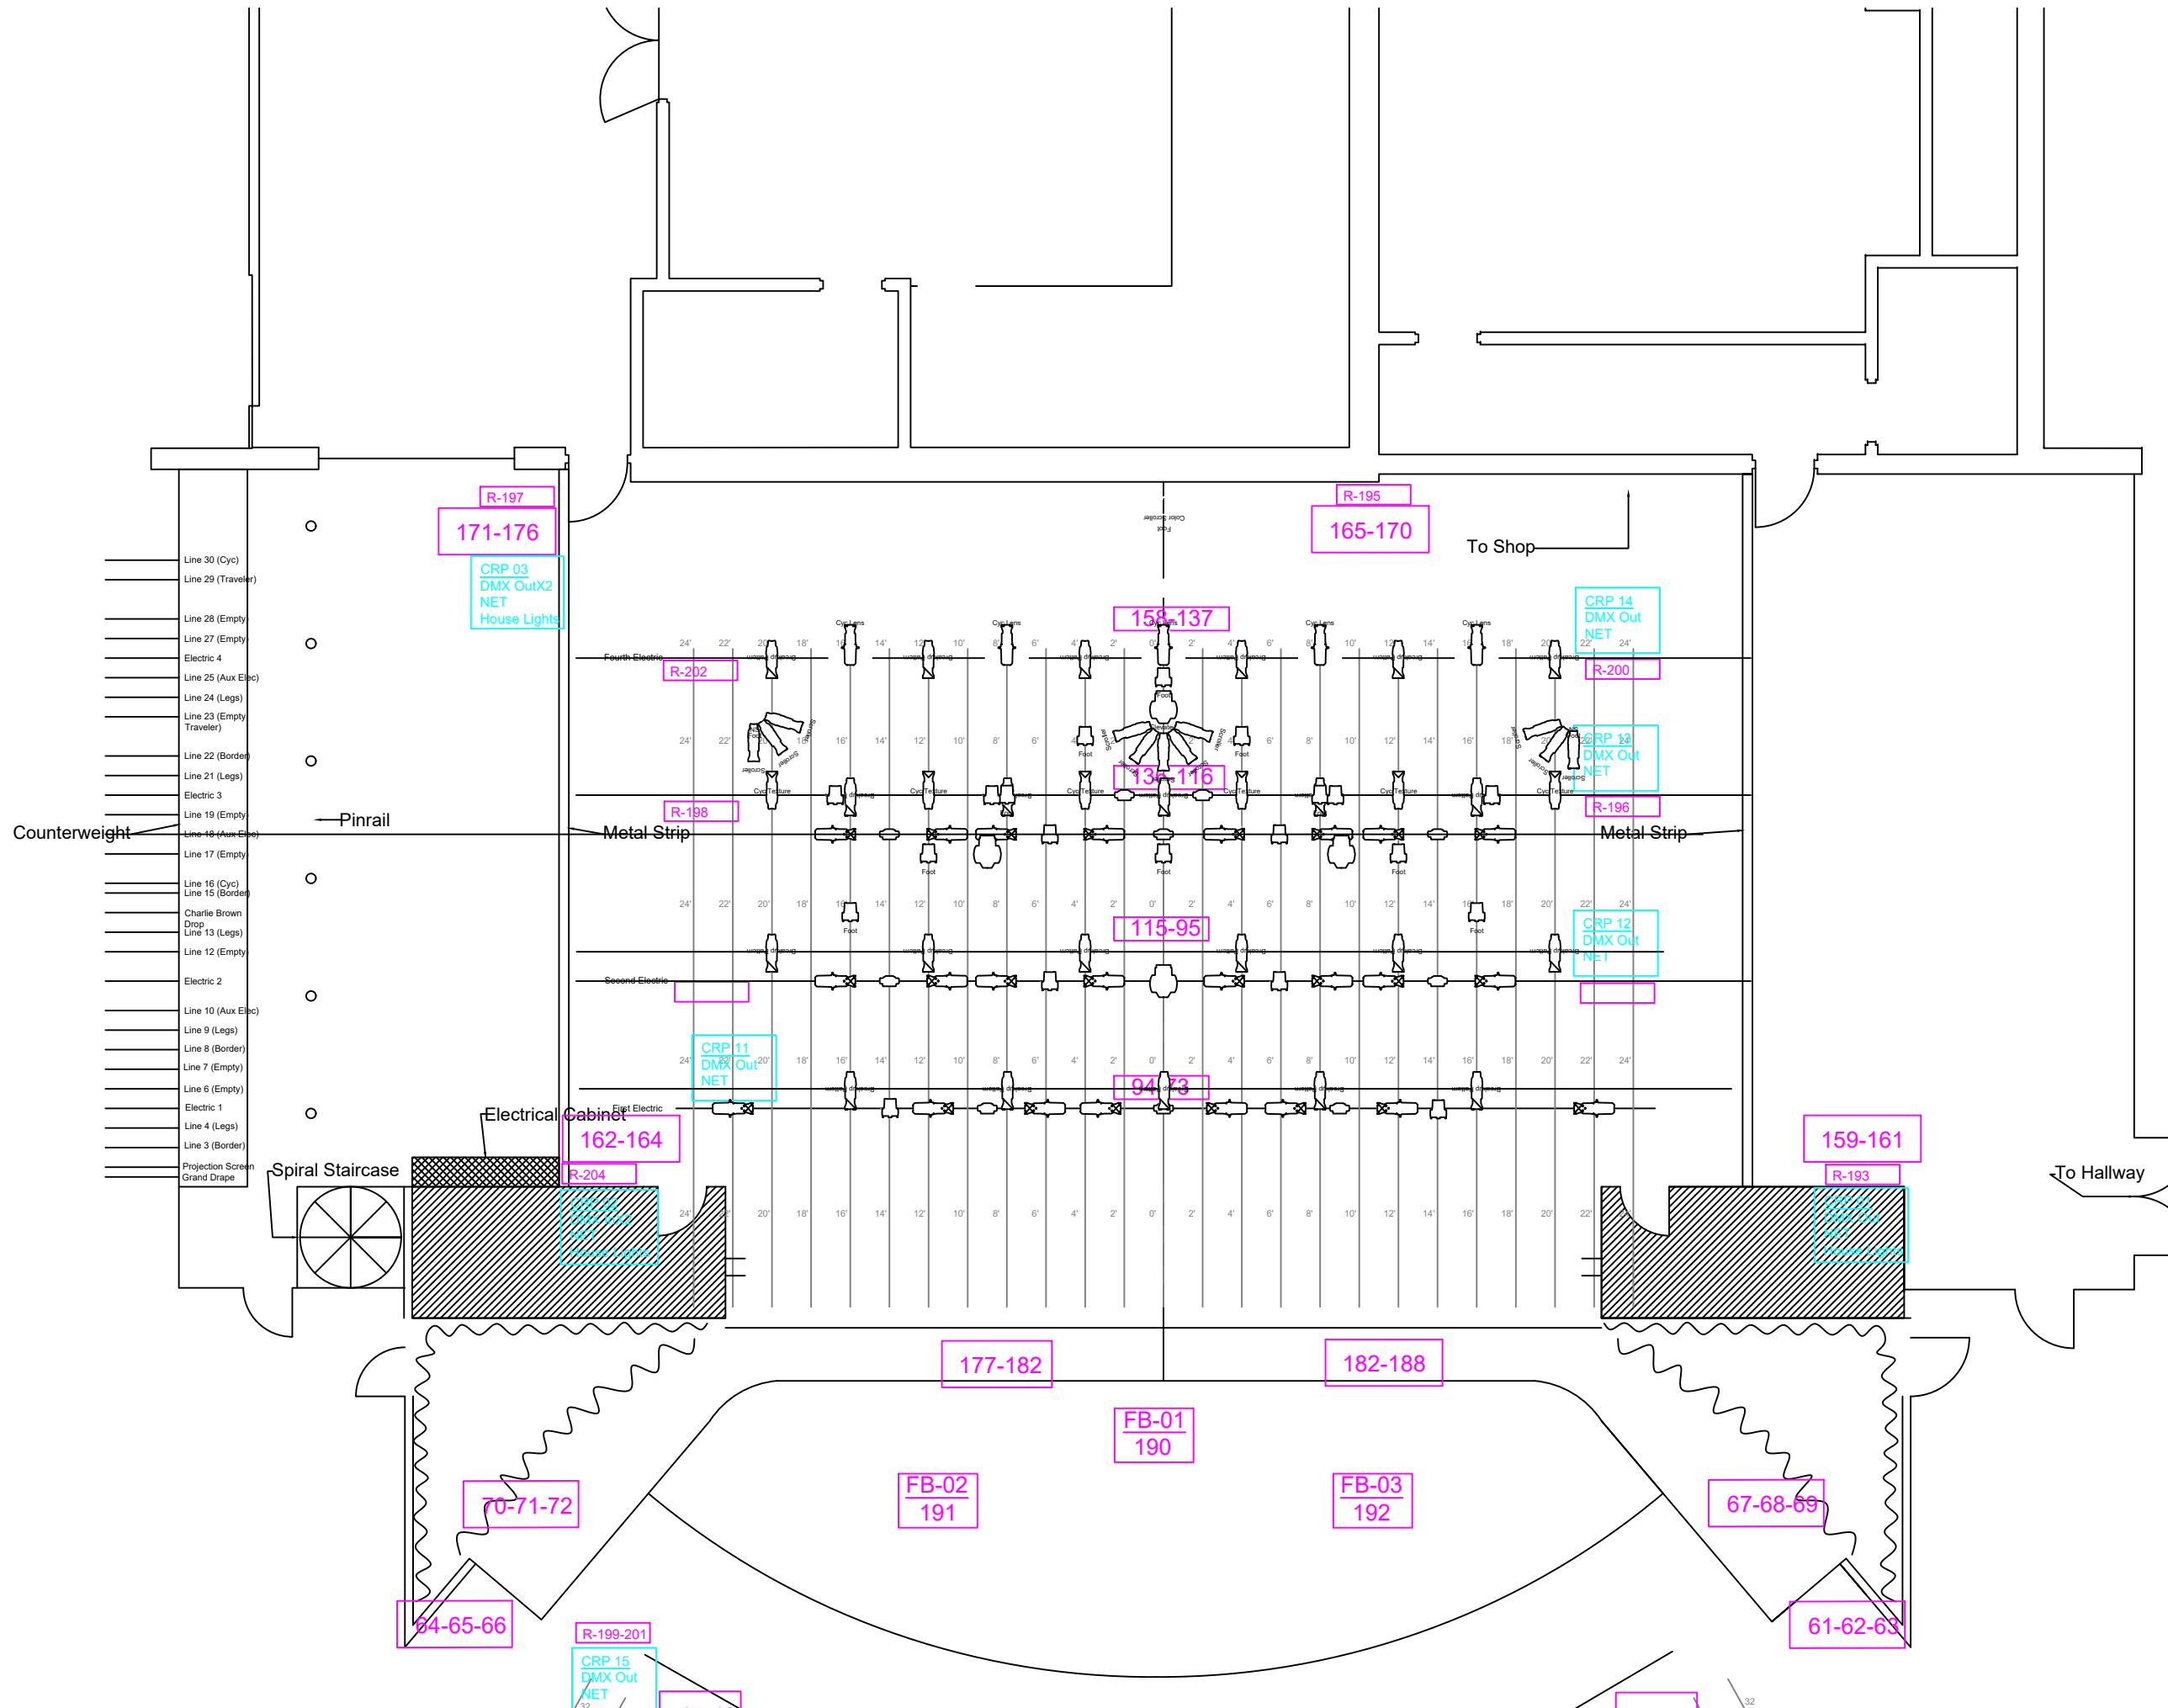

Alex Senior Project

Director:
 Asst Director:
 Scenic Design:
 Master Carpenter:
 Lighting Design:
 Master Electrician:
 Sound Design:
 Sound Engineer:
 Stage Manager:
 Asst Stage Manager:

Notes:

Name

1 of 1

Scale
1/8" = 1'